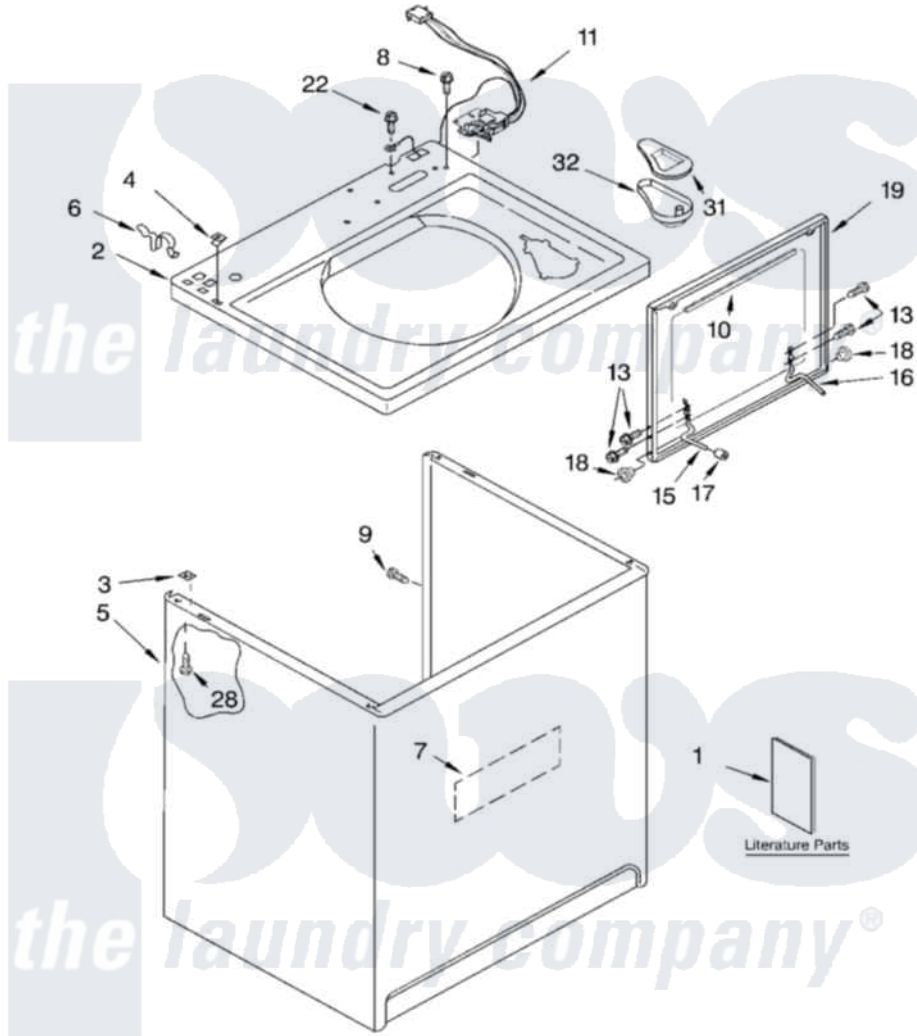

# Whirlpool LSQ9549LW1 01 - TOP AND CABINET PARTS

## TOP AND CABINET PARTS

For Models: LSQ9549LQ1, LSQ9549LW1, LSQ9549LG1  
(Designer White) (White/Grey) (Biscuit/Gold)

AUTOMATIC  
WASHER

6-03 Litho in U.S.A. (drd)

1

Part No. 8180071

[Whirlpool Residential Whirlpool LSQ9549LW1 Washer Parts](#) Parts Diagram 01 - TOP AND CABINET PARTS  
Click on the part number to view part

6	<a href="#">62780</a>		Clip, Top And Cabinet And Rear Panel
7	<a href="#">3976348</a>		Absorber, Sound
8	<a href="#">3400611</a>		Screw And Washer, Lid Switch
9	3357011	<a href="#">308685</a>	Side Trim )
10	<a href="#">8054939</a>		Seal, Lid
11	<a href="#">8054980</a>		Switch, Lid
13	355274	<a href="#">W10119828</a>	Screw, Lid Hinge Mounting
15	<a href="#">8055257</a>		Hinge, Lid
16	<a href="#">8055256</a>		Hinge, Lid
17	<a href="#">19119</a>		Bumper, Lid Hinge
18	<a href="#">8319539</a>		Bearing, Lid Hinge
19	3956016	<a href="#">3957547</a>	Lid
"	3956017	<a href="#">3957548</a>	Lid
22	<a href="#">3351614</a>		Screw, Gearcase Cover Mounting
28	<a href="#">3390631</a>		Screw, 10-16 X 3/8
31	<a href="#">3955788</a>		Cover, Dispenser
32	<a href="#">8519517</a>		Dispenser, Bleach