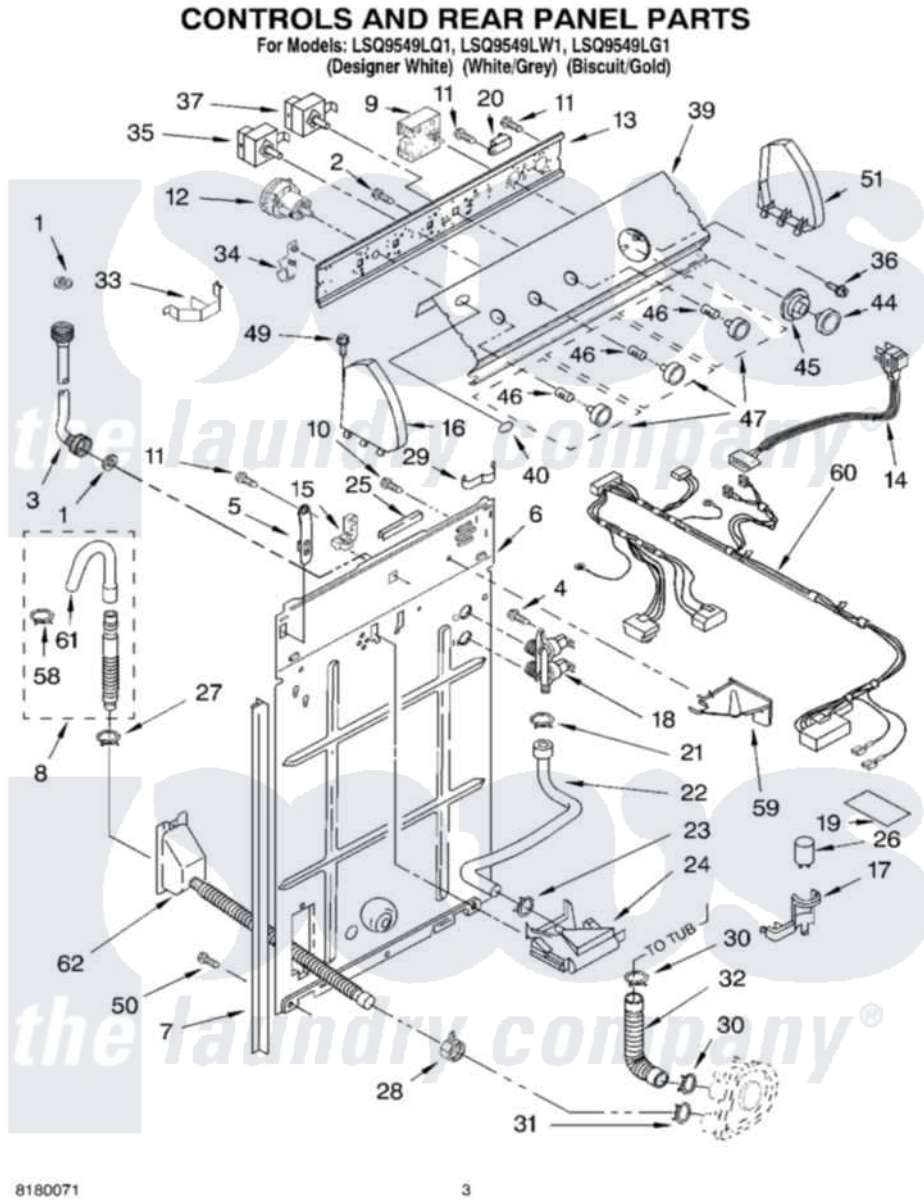

# Whirlpool LSQ9549LW1 02 - CONTROLS AND REAR PANEL PARTS

Whirlpool Residential Whirlpool LSQ9549LW1 Washer Parts Parts Diagram 02 - CONTROLS AND REAR PANEL PARTS  
Click on the part number to view part

Item	Original Part Number	Replaced By	Status	Part Description
1	3976300	<a href="#">16123</a>		Washer Inlet-Hose Miscellaneous Parts Must be Ordered Separately.
2	<a href="#">3400073</a>			Screw, Ground
3	3949374	<a href="#">89503</a>		Hose-Inlet
"	3949375	<a href="#">89503</a>		Hose-Inlet
4	<a href="#">9740848</a>			Screw, Mixing Valve Mounting
5	8318255	<a href="#">8568314</a>		Strap, Console
6	<a href="#">3357978</a>			Panel, Rear
7	<a href="#">62747</a>			Pad, Rear Panel
8	3951609	<a href="#">285664</a>		Hose
"	661577	<a href="#">285666</a>		Hose
"	3357090	<a href="#">285702</a>		Hose
9	<a href="#">8541270</a>			Timer, Control
10	<a href="#">3351614</a>			Screw, Gearcase Cover Mounting
11	<a href="#">90767</a>			Screw, 8A X 3/8 HeX Washer Head Tapping