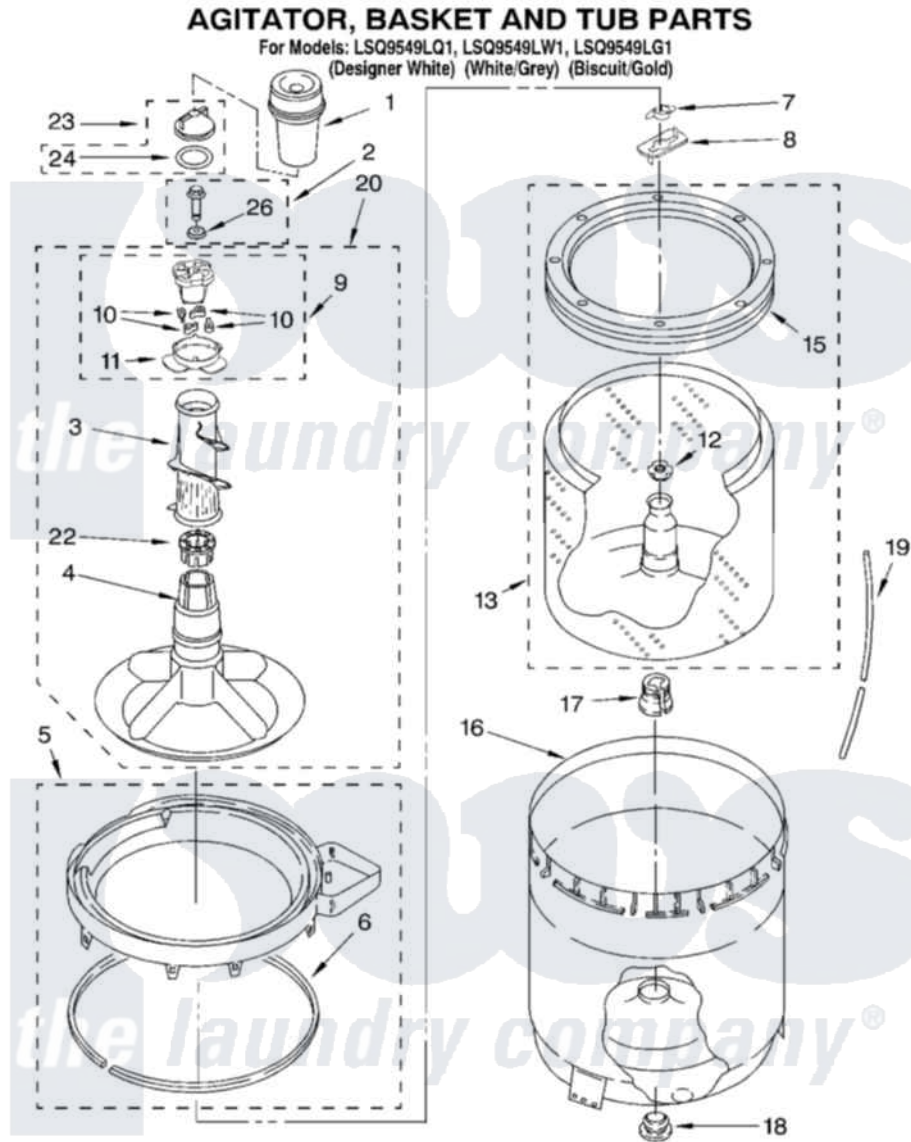

Whirlpool LSQ9549LW1 03 - AGITATOR, BASKET AND TUB PARTS

8180071

5

Whirlpool Residential Whirlpool LSQ9549LW1 Washer Parts Parts Diagram 03 - AGITATOR, BASKET AND TUB PARTS

Click on the part number to view part

Item	Original Part Number	Replaced By	Status	Part Description
1	63580			Dispenser, Fabric Softener
2	358237			Screw And Washer
3	3363003			Mover, Clothes
4	3951632			Agitator
5	8528150	W10445870		Ring-Tub
6	3976308			Gasket, Tub Ring
7	3354845			Clip, Agitator
8	3355921	8543666		Washer, Agitator
9	3951682	285809		Cam-Agitator
10	3366877	80040		Dog-Agitator
11	3952374			Bearing, Driven Cam
12	21366			Nut, Spanner
13	8526016	W10389328		Clothes Container, Assembly
15	8519788	387240		Ring, Balance
16	63849			Strain Relief, Power Cord
17	389140			Tub Block, Basket Drive

18	383727		Gasket, Centerpodt
19	3347780	353244	Hose, Pressure Switch
20	3951744		Agitator Assembly
22	3951608		Spacer, Thrust
23	3354733	W10074580	Cap, Barrier
24	3348855	W10072840	Fabric Softener
26	3949550		Washer