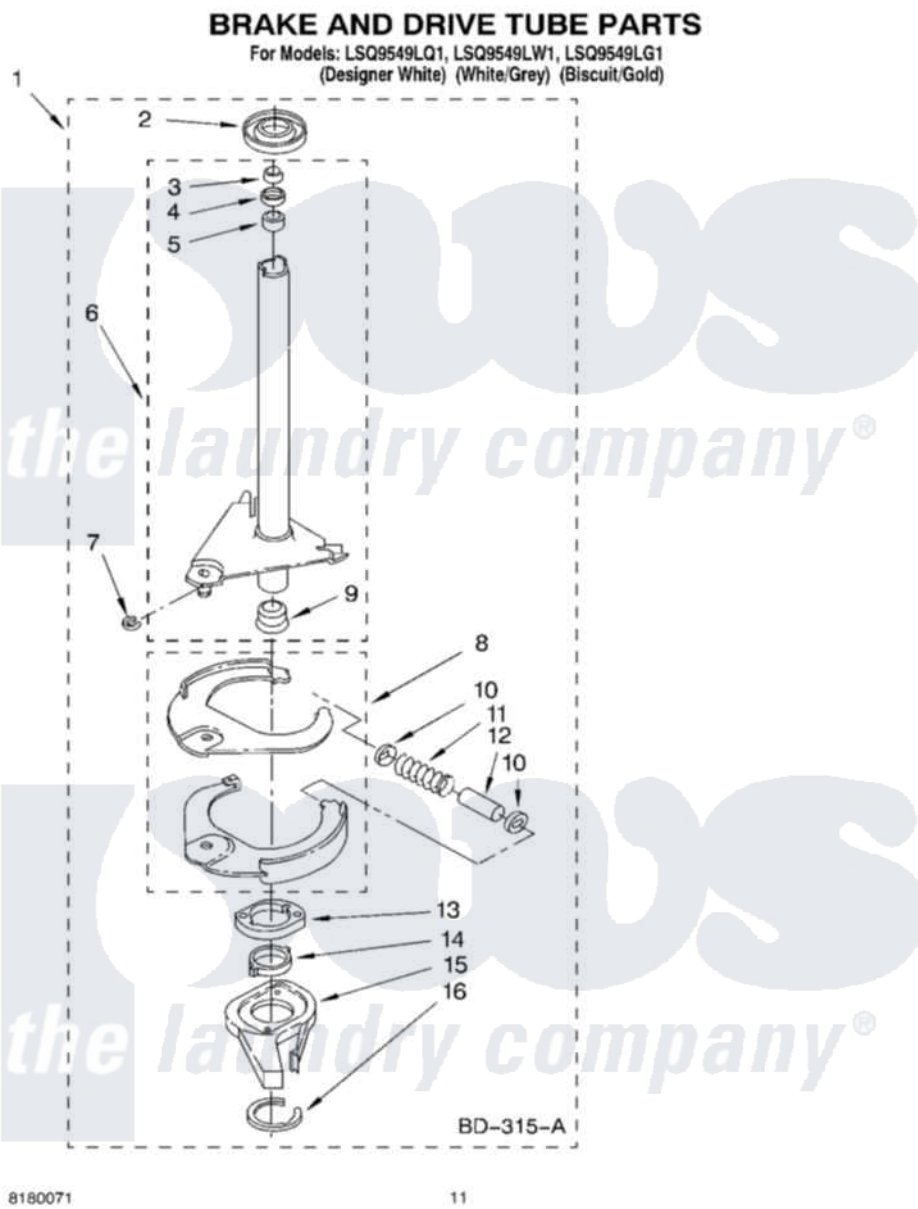

Whirlpool LSQ9549LW1 07 - BRAKE AND DRIVE TUBE PARTS

8180071

11

Whirlpool Residential Whirlpool LSQ9549LW1 Washer Parts Parts Diagram 07 - BRAKE AND DRIVE TUBE PARTS
Click on the part number to view part

Item	Original Part Number	Replaced By	Status	Part Description
1	388952	285792		Basketdrive
2	62658			Ring, Thrust
3	91939			Seal, Shaft
4	356427			Seal, Spin Pinion
5	356937			Spacer, Drive Tube
6	64027	64208		Tube-Spin
7	64035	W10083190		Ring, Retaining
8	64232	285438		Shoe-Brake
9	62703	8546462		"T" Bearing, Spin Tube
10	62648	285658		Sleeve
11	387806		Not Available	Spring, Brake
12	62909	285658		Sleeve
13	63023	8546461		Cam, Brake Release
14	63022			Sleeve, Cam
15	64194	285790		Lining
16	90368	W10083200		Ring, Retaining

" N/A

Not Available

FOLLOWING PARTS NOT
ILLUSTRATED

" [285208](#)

Lubricant