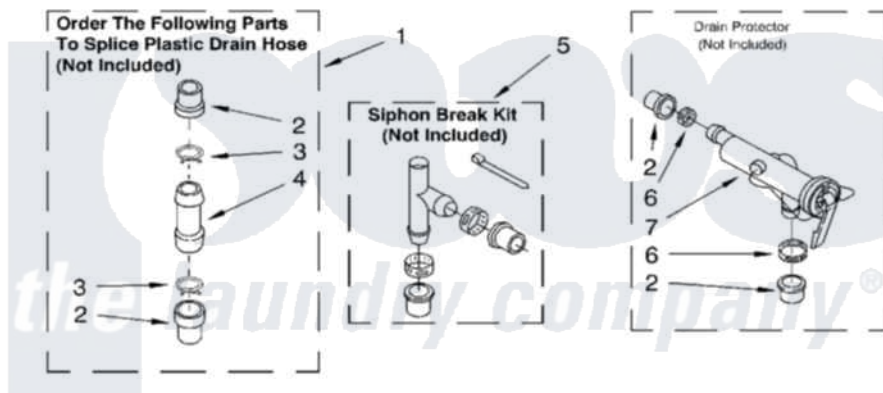

Whirlpool LSQ9549LW1 09 - WATER SYSTEM PARTS, MISCELLANEOUS PARTS

WATER SYSTEM PARTS

For Models: LSQ9549LQ1, LSQ9549LW1, LSQ9549LG1
(Designer White) (White/Grey) (Biscuit/Gold)

WS400

8180071

13

Whirlpool [Residential Whirlpool LSQ9549LW1 Washer Parts](#) Parts Diagram 09 - WATER SYSTEM PARTS, MISCELLANEOUS PARTS
Click on the part number to view part

Item	Original Part Number	Replaced By	Status	Part Description
1	285442			Water System Parts
2	285321			Water System Parts
3	370447	285655		Clamp, Hose
4	16272			Connector, Straight
5	285320			Water System Parts
6	65349	285655		Clamp, Hose
7	367031			Water System Parts
1	3976263	285654		Parts-Misc
2	3976300	16123		Washer Inlet-Hose Miscellaneous Parts Must be Ordered Separately.
3	3366912	356138		Clamp, Hose
4	3359452			Nut, Lock
5	3366913	3357331		Clamp, Drain
6	389102	W10001130		Foot, Leveling