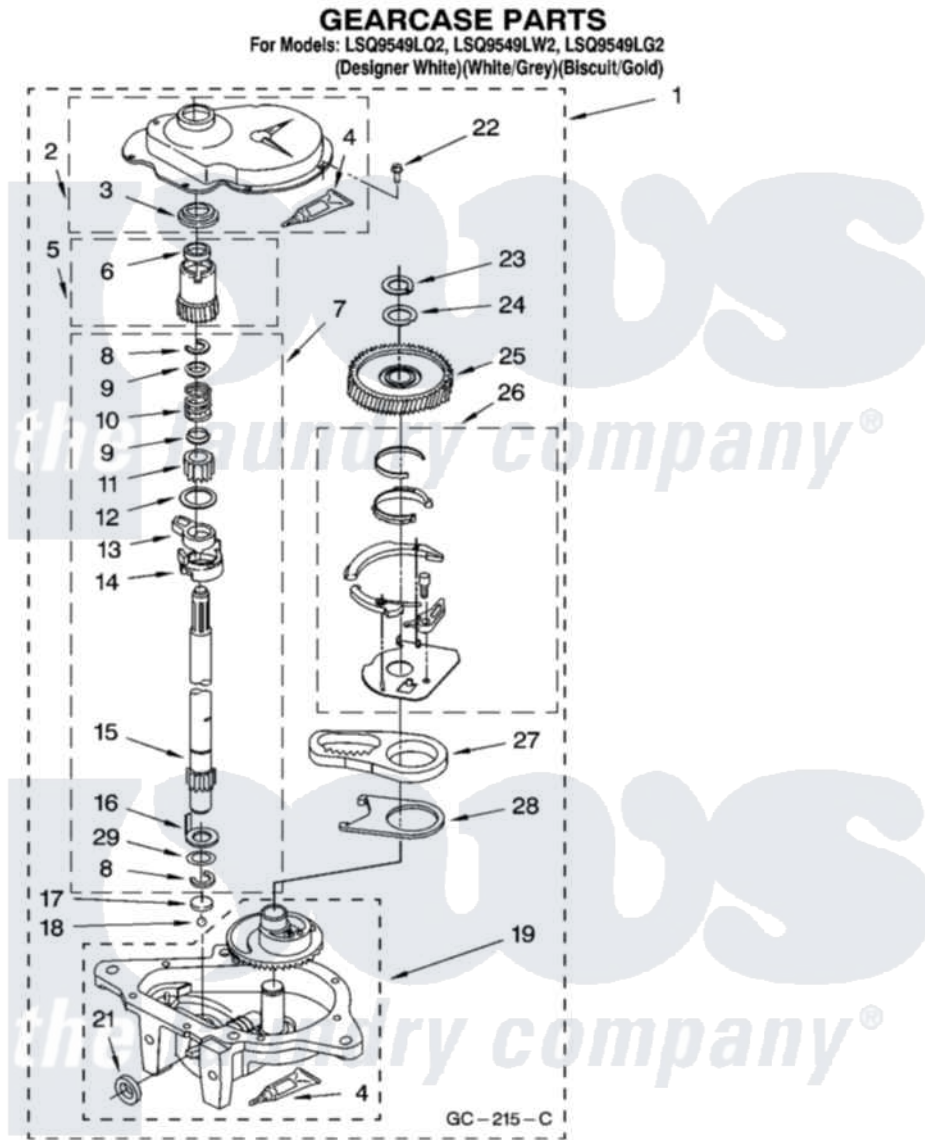

# Whirlpool LSQ9549LW2 08 - GEARCASE PARTS

12

8180132

Whirlpool [Residential Whirlpool LSQ9549LW2 Washer Parts](#) Parts Diagram 08 - GEARCASE PARTS  
Click on the part number to view part

Item	Original Part Number	Replaced By	Status	Part Description
1	3360630	<a href="#">3360629</a>		Gearcase
2	<a href="#">285202</a>			Cover, Gearcase
3	<a href="#">3349985</a>			Seal, Gearcase Cover
4	<a href="#">285195</a>			Sealer Sealer, Gasket
5	63320	<a href="#">285362</a>		Gear and Pinion
6	<a href="#">356427</a>			Seal, Spin Pinion
7	<a href="#">389387</a>			Shaft, Agitator
8	90369		Not Available	Ring, Retaining (2)
9	<a href="#">62677</a>			Retainer, Spring
10	<a href="#">62676</a>			Spring, Agitator
11	63273	<a href="#">285509</a>		Shaft, Agitator
12	<a href="#">62619</a>			Washer, Agitator Gear
13	62580	<a href="#">285206</a>		Cam-Agitator
14	62581	<a href="#">285206</a>		Cam-Agitator
15	<a href="#">285509</a>			Shaft, Agitator
16	<a href="#">62618</a>			Washer, Cam Thrust

17	16018	<a href="#">285205</a>	Bearing
18	85529	<a href="#">285205</a>	Bearing
19	389230	<a href="#">285515</a>	Gearcase
21	<a href="#">285352</a>		Seal Kit, Thrust Plug
22	<a href="#">3351614</a>		Screw, Gearcase Cover Mounting
23	3362552	<a href="#">285765</a>	Ring-Retr
24	285735	<a href="#">285766</a>	Washer Kit, Thrust
25	62570	<a href="#">285362</a>	Gear and Pinon
26	388253	<a href="#">999516</a>	Shelf-Glas
27	3349296	<a href="#">8546456</a>	Rack, Connecting
28	<a href="#">62621</a>		Actuator, Shift
29	<a href="#">388815</a>		Washer, Intermediate 1 3976263 Miscellaneous Parts Bag 2 3976300 Washer, Inlet Hose 3 3366913 Clamp, Hose