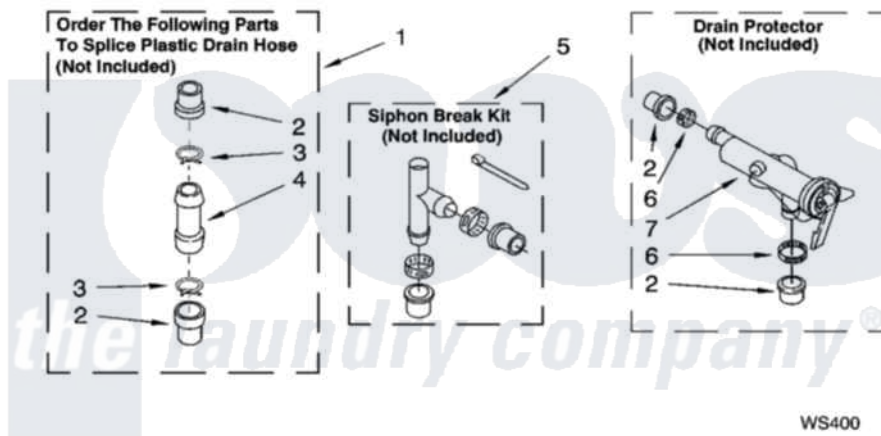

**WATER SYSTEM PARTS**  
 For Models: LSQ9549LQ2, LSQ9549LW2, LSQ9549LG2  
 (Designer White)(White/Grey)(Biscuit/Gold)

8180132

13

Whirlpool [Residential Whirlpool LSQ9549LW2 Washer Parts](#) Parts Diagram 09 - WATER SYSTEM PARTS  
 Click on the part number to view part

Item	Original Part Number	Replaced By	Status	Part Description
1	<a href="#">285442</a>			Water System Parts
2	<a href="#">285321</a>			Water System Parts
3	370447	<a href="#">285655</a>		Clamp, Hose
4	<a href="#">16272</a>			Connector, Straight
5	<a href="#">285320</a>			Water System Parts
6	65349	<a href="#">285655</a>		Clamp, Hose
7	<a href="#">367031</a>			Water System Parts