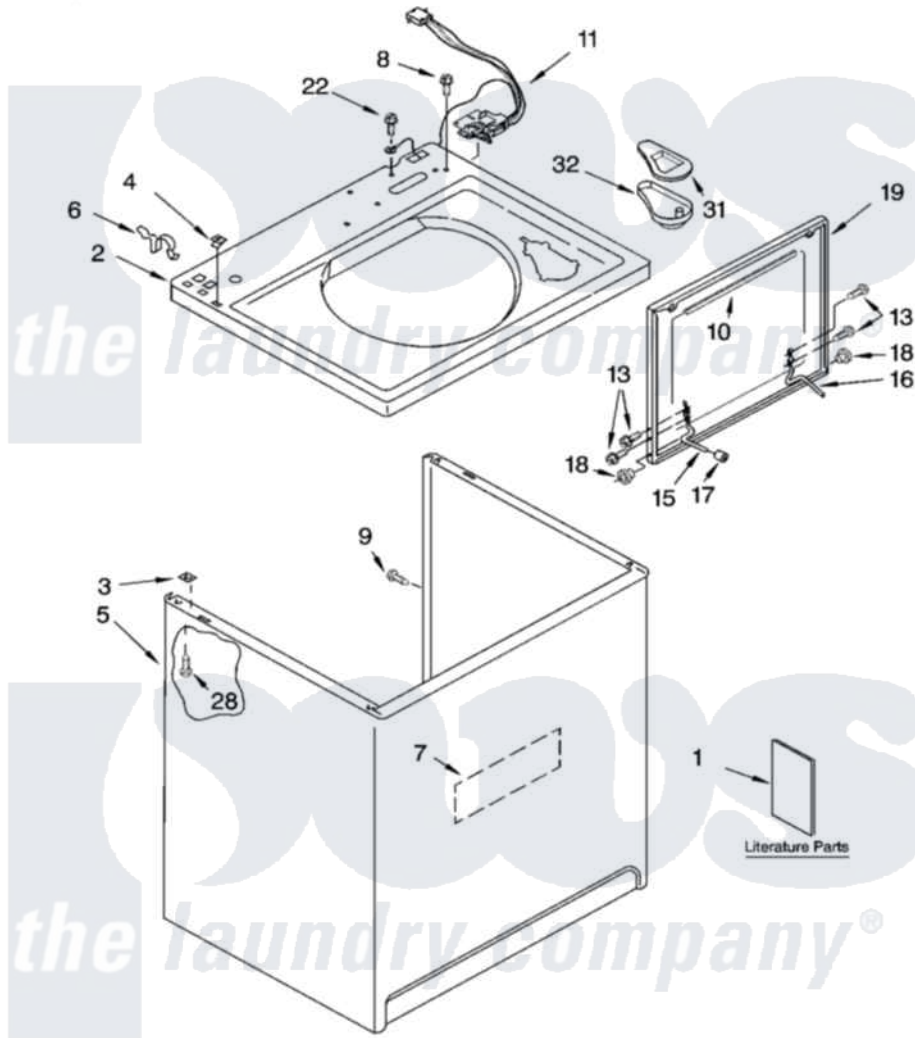

Whirlpool LSQ9549LW3 01 - TOP AND CABINET PARTS

TOP AND CABINET PARTS

For Models: LSQ9549LQ3, LSQ9549LW3, LSQ9549LG3
(Designer White) (White/Grey) (Biscuit/Gold)

AUTOMATIC
WASHER

11-03 Litho in U.S.A. (dtd)

1

Part No. 8180176

[Whirlpool Residential Whirlpool LSQ9549LW3 Washer Parts](#) Parts Diagram 01 - TOP AND CABINET PARTS
Click on the part number to view part

Item	Original Part Number	Replaced By	Status	Part Description
1	LIT3956025		Not Available	Literature Parts (Installation Instructions)
"	LIT3955907		Not Available	Literature Parts (Feature Sheet)
"	LIT3955869			Literature Parts
"	LIT3956339		Not Available	Literature Parts (Energy Guide)
"	LIT8558184		Not Available	Literature Parts (Wiring Diagram)
"	N/A		Not Available	Following May Be Purchased DO-IT-YOURSELF REPAIR MANUALS
"	LIT4313896	4313896		Do-It-Yourself Repair Manuals
2	3955792			Top
"	3955793			Top
3	62750			Spacer, Cabinet To Top (4)
4	357213			Nut, Push-In
5	63424			Cabinet
"	3954357			Cabinet

6	62780		Clip, Top And Cabinet And Rear Panel
7	3976348		Absorber, Sound
8	3400611		Screw And Washer, Lid Switch
9	3357011	308685	Side Trim)
10	8054939		Seal, Lid
11	8054980		Switch, Lid
13	355274	W10119828	Screw, Lid Hinge Mounting
15	8055257		Hinge, Lid
16	8055256		Hinge, Lid
17	19119		Bumper, Lid Hinge
18	8319539		Bearing, Lid Hinge
19	3956016	3957547	Lid
"	3956017	3957548	Lid
22	3351614		Screw, Gearcase Cover Mounting
28	3390631		Screw, 10-16 X 3/8
31	3955788		Cover, Dispenser
32	8519517		Dispenser, Bleach