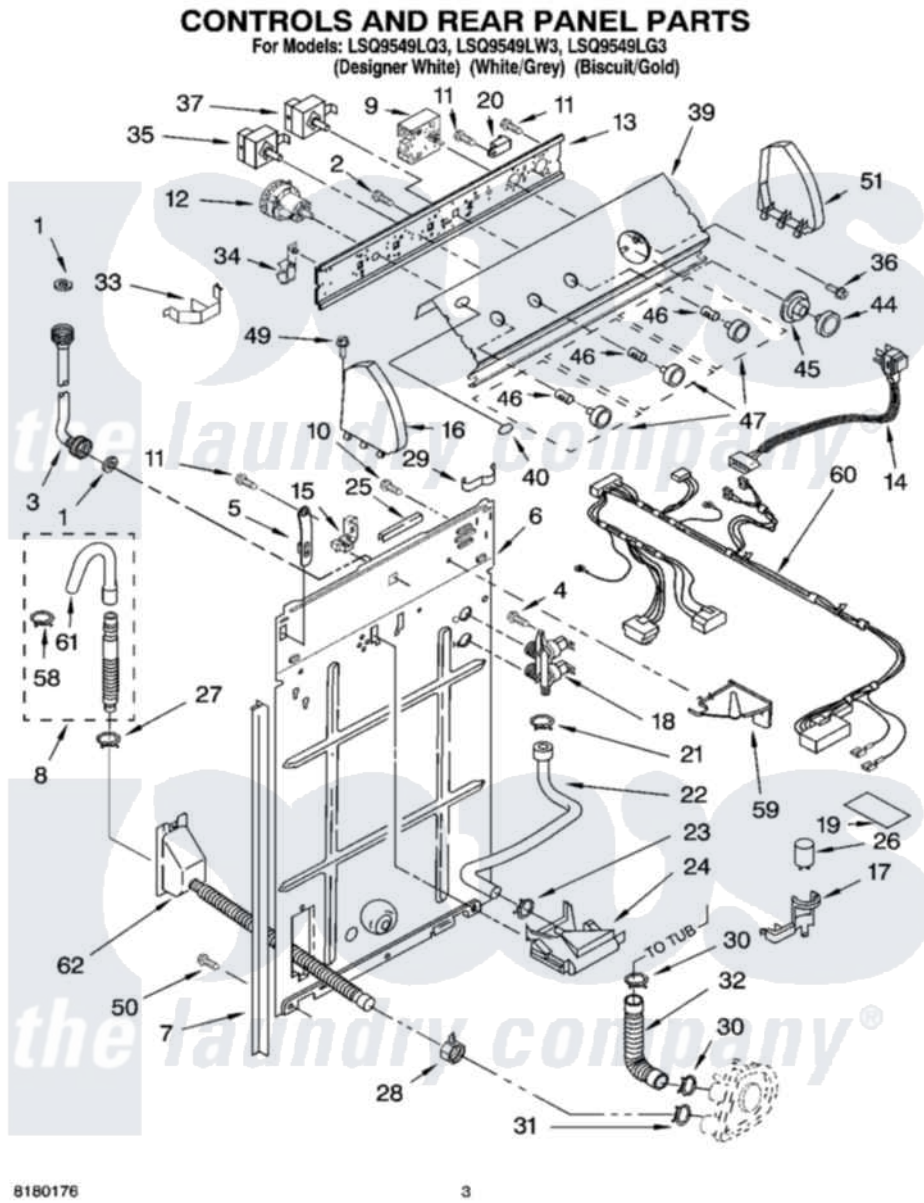

# Whirlpool LSQ9549LW3 02 - CONTROLS AND REAR PANEL PARTS

Whirlpool Residential Whirlpool LSQ9549LW3 Washer Parts Parts Diagram 02 - CONTROLS AND REAR PANEL PARTS  
Click on the part number to view part

Item	Original Part Number	Replaced By	Status	Part Description
1	3976300	<a href="#">16123</a>		Washer Inlet-Hose Miscellaneous Parts Must be Ordered Separately.
2	<a href="#">3400073</a>			Screw, Ground
3	3949374	<a href="#">89503</a>		Hose-Inlet
"	3949375	<a href="#">89503</a>		Hose-Inlet
4	<a href="#">9740848</a>			Screw, Mixing Valve Mounting
5	8318255	<a href="#">8568314</a>		Strap, Console
6	<a href="#">3357978</a>			Panel, Rear
7	<a href="#">62747</a>			Pad, Rear Panel
8	3951609	<a href="#">285664</a>		Hose
"	661577	<a href="#">285666</a>		Hose
"	3357090	<a href="#">285702</a>		Hose
9	<a href="#">8546165</a>			Timer, Control
10	<a href="#">3351614</a>			Screw, Gearcase Cover Mounting
11	<a href="#">90767</a>			Screw, 8A X 3/8 HeX Washer Head Tapping