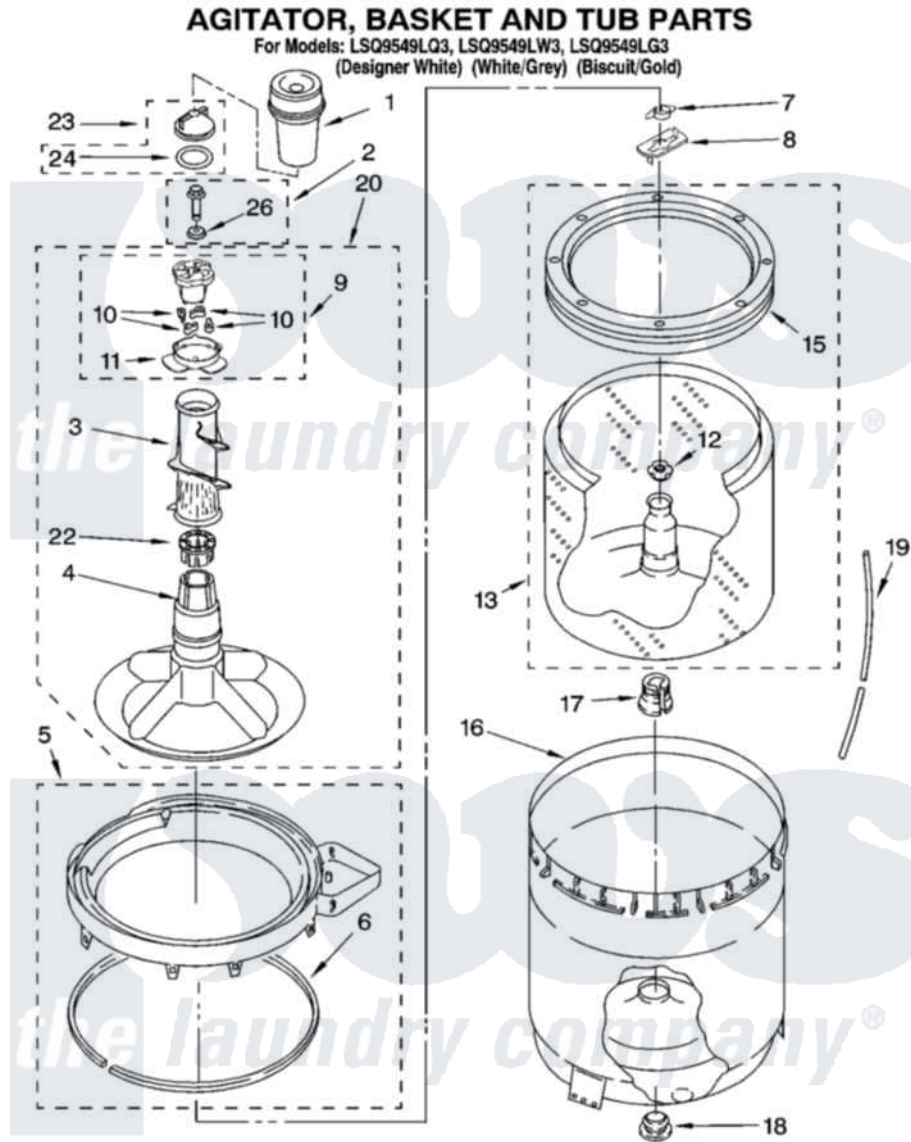

Whirlpool LSQ9549LW3 03 - AGITATOR, BASKET AND TUB PARTS

8180176

5

Whirlpool Residential Whirlpool LSQ9549LW3 Washer Parts Parts Diagram 03 - AGITATOR, BASKET AND TUB PARTS

Click on the part number to view part

Item	Original Part Number	Replaced By	Status	Part Description
1	63580			Dispenser, Fabric Softener
2	358237			Screw And Washer
3	3363003			Mover, Clothes
4	3951632			Agitator
5	8528150	W10445870		Ring-Tub
6	3976308			Gasket, Tub Ring
7	3354845			Clip, Agitator
8	3355921	8543666		Washer, Agitator
9	3951682	285809		Cam-Agitator
10	3366877	80040		Dog-Agitator
11	3952374			Bearing, Driven Cam
12	21366			Nut, Spanner
13	8526016	W10389328		Clothes Container, Assembly
15	8519788	387240		Ring, Balance
16	63849			Strain Relief, Power Cord
17	389140			Tub Block, Basket Drive

18	383727		Gasket, Centerpodt
19	3347780	353244	Hose, Pressure Switch
20	3951744		Agitator Assembly
22	3951608		Spacer, Thrust
23	3354733	W10074580	Cap, Barrier
24	3348855	W10072840	Fabric Softener
26	3949550		Washer