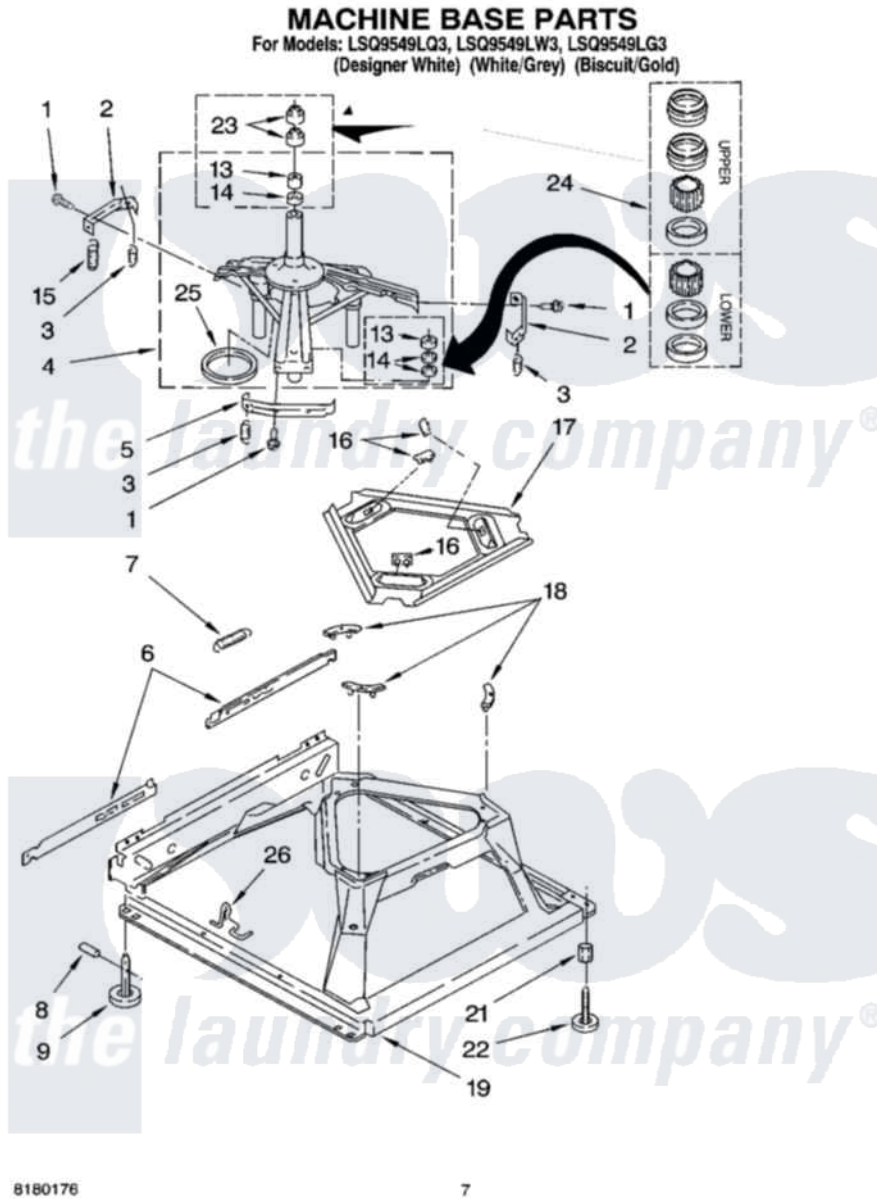

Whirlpool LSQ9549LW3 04 - MACHINE BASE PARTS

Whirlpool [Residential Whirlpool LSQ9549LW3 Washer Parts](#) Parts Diagram 04 - MACHINE BASE PARTS
Click on the part number to view part

Item	Original Part Number	Replaced By	Status	Part Description
1	3400076			Screw, Bracket Mounting
2	64067			Bracket, Spring Outer
3	63907			Spring, Suspension
4	3362087	280184		Support
5	64065			Bracket, Spring Outer
6	63466			Link, Leveling Mechanism
7	62597	8316845		Spring
8	62837			Pin, Knurled
9	62596	285244		Feet-Leveling
13	3347047	8546455		Bearing, Centerpost
14	357409	359449		Seal, Agitator Shaft
15	388492	W10250667		Spring, Counterweight
16	62568	285219		Pad
17	3946509			Plate, Suspension
18	3363660	285744		Pad
19	3946512	285771		Base

21	3359452		Nut, Lock
22	389102	W10001130	Foot, Leveling
23	356934	8577376	Seal, Centerpost
24	285203		Centerpost Bearing Kit
25	63134		Ring, Sound Deadening
26	63806	W10145155	Retainer, Suspension Spring