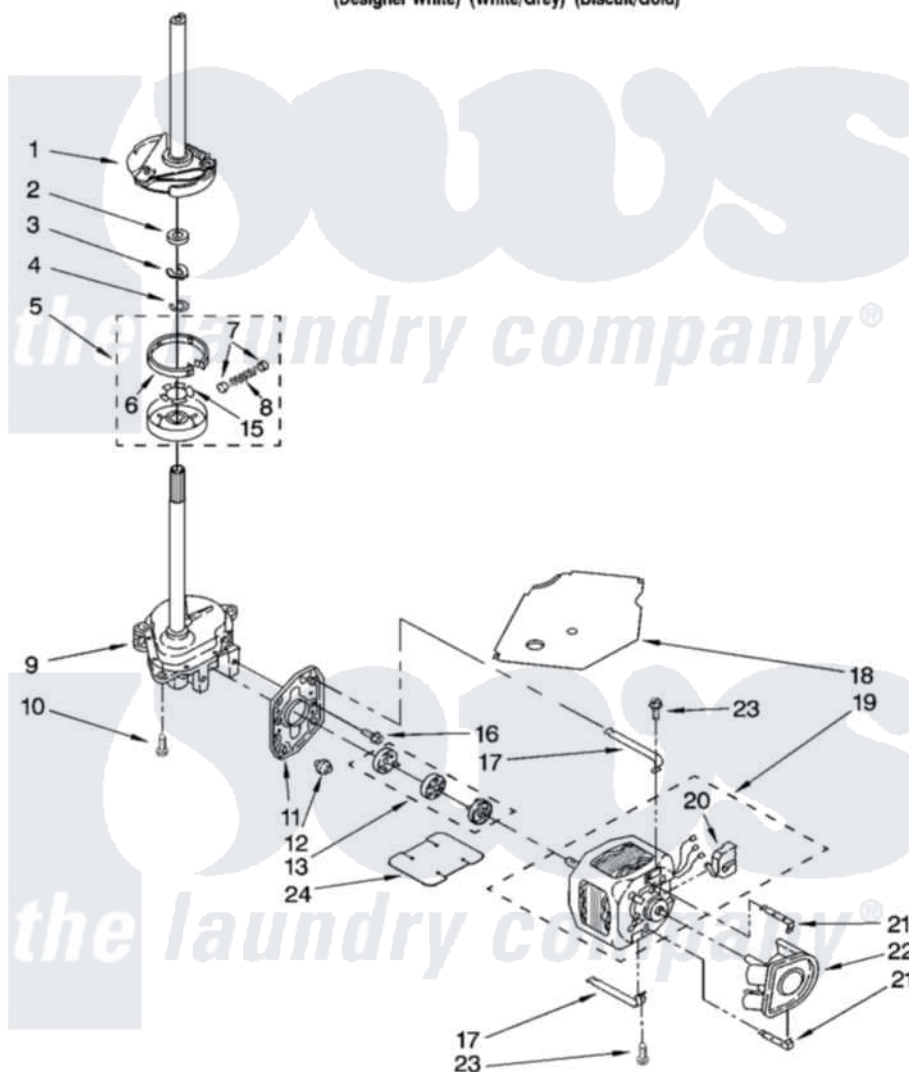

Whirlpool LSQ9549LW3 05 - BRAKE, CLUTCH, GEARCASE, MOTOR AND PUMP PARTS

BRAKE, CLUTCH, GEARCASE, MOTOR AND PUMP PARTS

For Models: LSQ9549LQ3, LSQ9549LW3, LSQ9549LG3
(Designer White) (White/Grey) (Biscuit/Gold)

8

8180176

Whirlpool [Residential Whirlpool LSQ9549LW3 Washer Parts](#) Parts Diagram 05 - BRAKE, CLUTCH, GEARCASE, MOTOR AND PUMP PARTS
Click on the part number to view part

Item	Original Part Number	Replaced By	Status	Part Description
1	388952	285792		Basketdrive
2	63292			Washer, Spin Tube Thrust
3	62697	W10080230		Ring, Spin Tube Support
4	63283	285353		Ring
5	3951311	285785		Clutch
6	3951308	285790		Lining
7	62646			Cap, Clutch Spring
8	3946792			Spring And Damper Assembly
9	3360630	3360629		Gearcase
10	3357334	3400516		Screw Anti-Rattle
11	62611			Plate, Motor Mount To Gearcase
12	62691			Grommet, Motor
13	285753	285753A		Coupling
15	3355454			Clip, Main Drive

16	3400516		Screw Anti-Rattle
17	3349637	W10086010	Retainer, Motor
18	3362089		Shield, Tub To Motor
19	8528157	661600	Motor, Main Drive
20	3952056		Switch, Main Drive Motor
21	8546127		Retainer, Pump
22	3363394		Pump
23	3387485	273556	Screw, 10-16 X 5/8
24	3946532		Shield, Motor