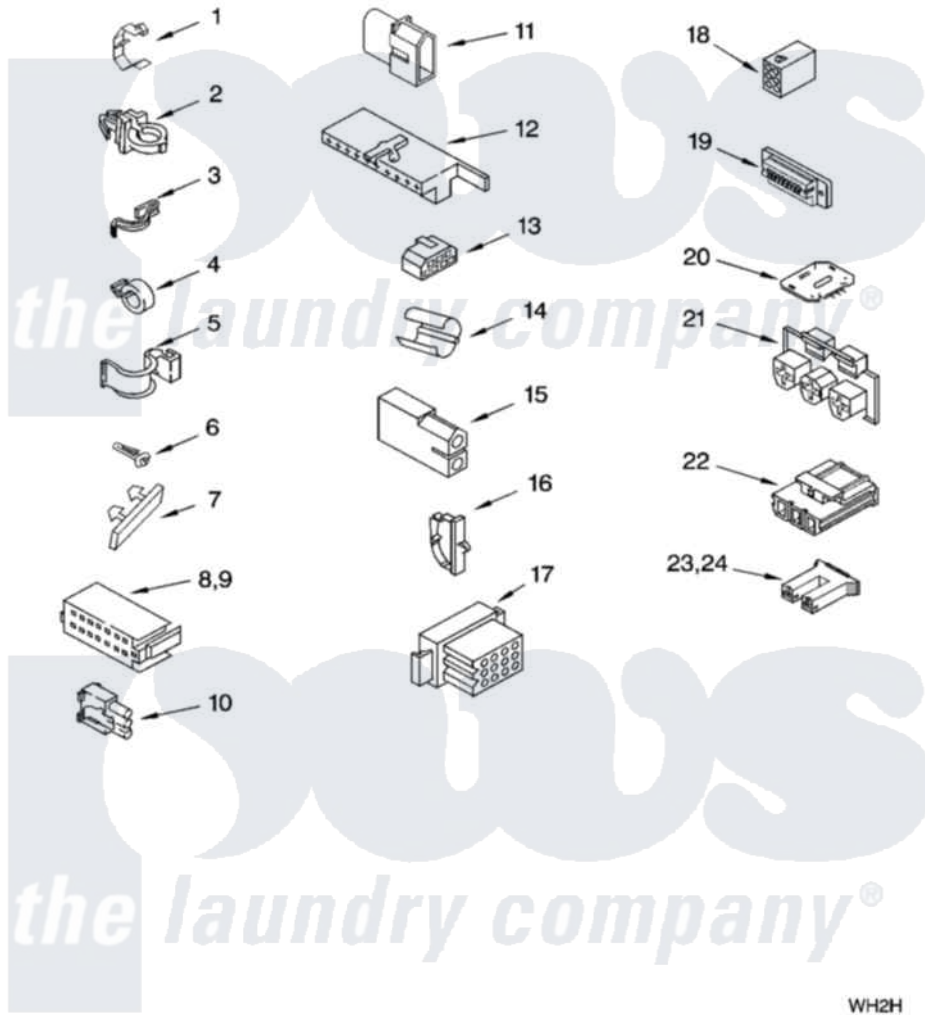

# Whirlpool LSQ9549LW3 06 - WIRING HARNESS PARTS

## WIRING HARNESS PARTS For Models: LSQ9549LQ3, LSQ9549LW3, LSQ9549LG3 (Designer White) (White/Grey) (Biscuit/Gold)

8180176

9

WH2H

Whirlpool [Residential Whirlpool LSQ9549LW3 Washer Parts](#) Parts Diagram 06 - WIRING HARNESS PARTS  
Click on the part number to view part

Item	Original Part Number	Replaced By	Status	Part Description
1	<a href="#">3349557</a>			Retainer, Harness
2	388498		Not Available	Clip, Harness
3	3347812	<a href="#">8528351</a>		Clip
4	3352501	<a href="#">8559320</a>		Restraint, Hose
5	<a href="#">90016</a>			Clip, Pressure Switch Hose
6	3390496	<a href="#">8281256</a>		Clip, Harness
7	<a href="#">389379</a>			Retainer, Side To Feature Panel
8	<a href="#">3948614</a>			Disconnect Block
9	<a href="#">352089</a>			Timer, Block Disconnect
10	<a href="#">62889</a>			Receptacle, Terminal
11	<a href="#">353424</a>			Plug, Terminal
12	<a href="#">62505</a>			Block, Disconnect
13	<a href="#">3347243</a>			Block, Disconnect
14	<a href="#">63523</a>			Harness, Protector
15	<a href="#">717252</a>			Receptacle, Terminal
16	<a href="#">3352944</a>			Clip, Harness

17	3390423	Not Available	Block, Disconnect (12-Way) (Timer) (Use Term. 94613)
18	3347730	Not Available	Receptacle, (6-Way) (Use Term. 94613)
19	3349494		Connector, Etc
20	3407125	<a href="#">3955728</a>	Control, Etc
21	3948617	<a href="#">2172937</a>	Connector
22	<a href="#">3360056</a>		Connector
23	<a href="#">3354925</a>		Block, Connector
24	<a href="#">3354926</a>		Block, Connector