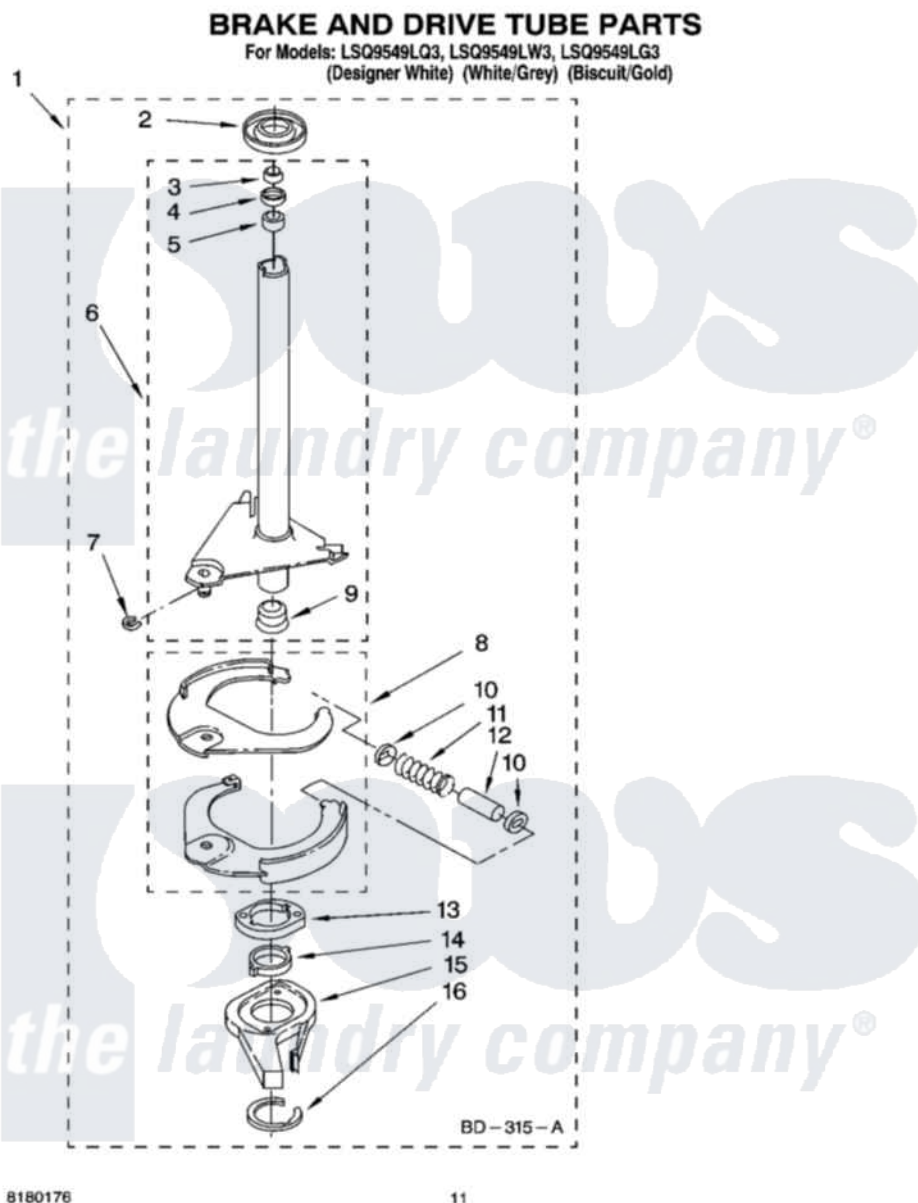

# Whirlpool LSQ9549LW3 07 - BRAKE AND DRIVE TUBE PARTS

Whirlpool [Residential Whirlpool LSQ9549LW3 Washer Parts](#) Parts Diagram 07 - BRAKE AND DRIVE TUBE PARTS  
Click on the part number to view part

Item	Original Part Number	Replaced By	Status	Part Description
1	388952	<a href="#">285792</a>		Basketdrive
2	<a href="#">62658</a>			Ring, Thrust
3	<a href="#">91939</a>			Seal, Shaft
4	<a href="#">356427</a>			Seal, Spin Pinion
5	<a href="#">356937</a>			Spacer, Drive Tube
6	64027	<a href="#">64208</a>		Tube-Spin
7	64035	<a href="#">W10083190</a>		Ring, Retaining
8	64232	<a href="#">285438</a>		Shoe-Brake
9	62703	<a href="#">8546462</a>		"T" Bearing, Spin Tube
10	62648	<a href="#">285658</a>		Sleeve
11	387806		Not Available	Spring, Brake
12	62909	<a href="#">285658</a>		Sleeve
13	63023	<a href="#">8546461</a>		Cam, Brake Release
14	<a href="#">63022</a>			Sleeve, Cam
15	64194	<a href="#">285790</a>		Lining
16	90368	<a href="#">W10083200</a>		Ring, Retaining

" N/A

Not Available

FOLLOWING PARTS NOT  
ILLUSTRATED

" [285208](#)

Lubricant