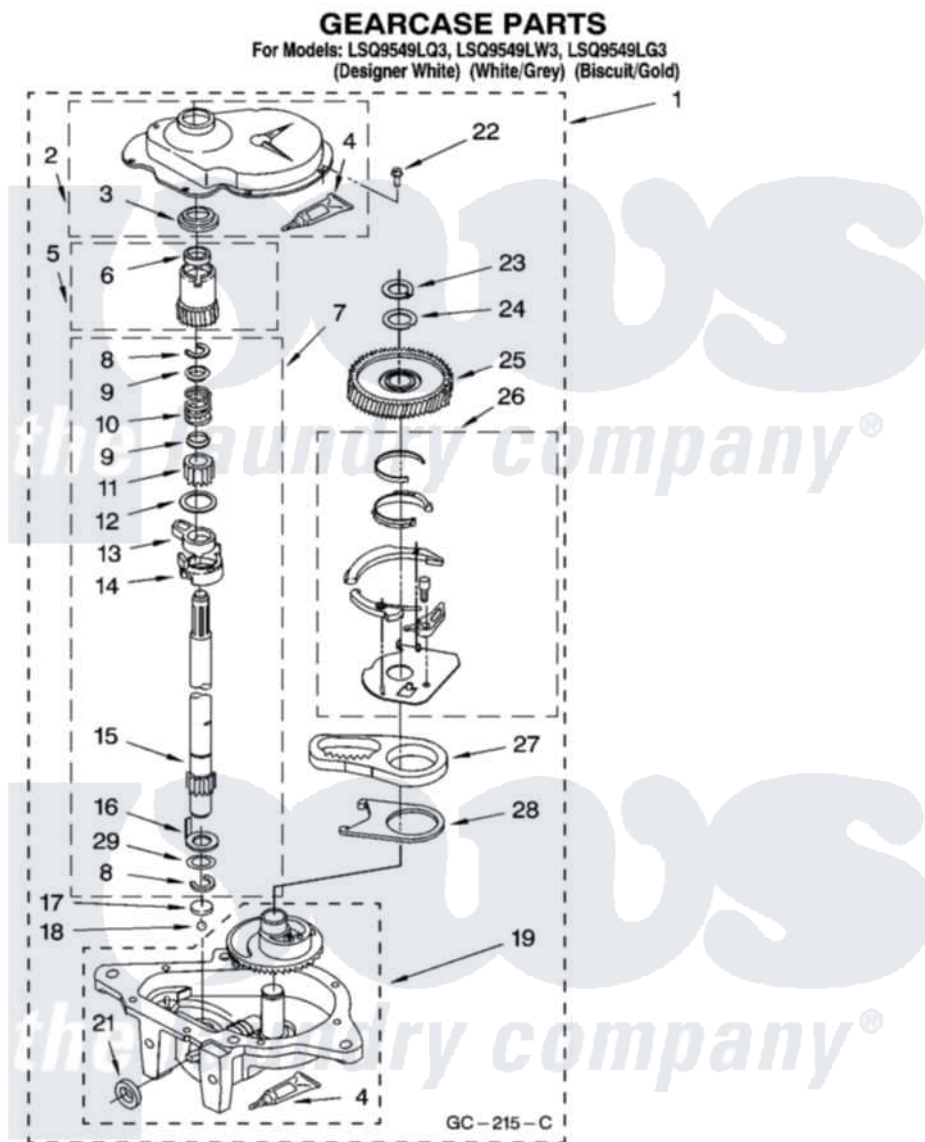

Whirlpool LSQ9549LW3 08 - GEARCASE PARTS

12

8180176

Whirlpool [Residential Whirlpool LSQ9549LW3 Washer Parts](#) Parts Diagram 08 - GEARCASE PARTS
Click on the part number to view part

Item	Original Part Number	Replaced By	Status	Part Description
1	3360630	3360629		Gearcase
2	285202			Cover, Gearcase
3	3349985			Seal, Gearcase Cover
4	285195			Sealer Sealer, Gasket
5	63320	285362		Gear and Pinion
6	356427			Seal, Spin Pinion
7	389387			Shaft, Agitator
8	90369		Not Available	Ring, Retaining (2)
9	62677			Retainer, Spring
10	62676			Spring, Agitator
11	63273	285509		Shaft, Agitator
12	62619			Washer, Agitator Gear
13	62580	285206		Cam-Agitator
14	62581	285206		Cam-Agitator
15	285509			Shaft, Agitator
16	62618			Washer, Cam Thrust

17	16018	285205	Bearing
18	85529	285205	Bearing
19	389230	285515	Gearcase
21	285352		Seal Kit, Thrust Plug
22	3351614		Screw, Gearcase Cover Mounting
23	3362552	285765	Ring-Retr
24	285735	285766	Washer Kit, Thrust
25	62570	285362	Gear and Pinon
26	388253	999516	Shelf-Glas
27	3349296	8546456	Rack, Connecting
28	62621		Actuator, Shift
29	388815		Washer, Intermediate 1 3976263 Miscellaneous Parts Bag 2 3976300 Washer, Inlet Hose 3 3366913 Clamp, Hose