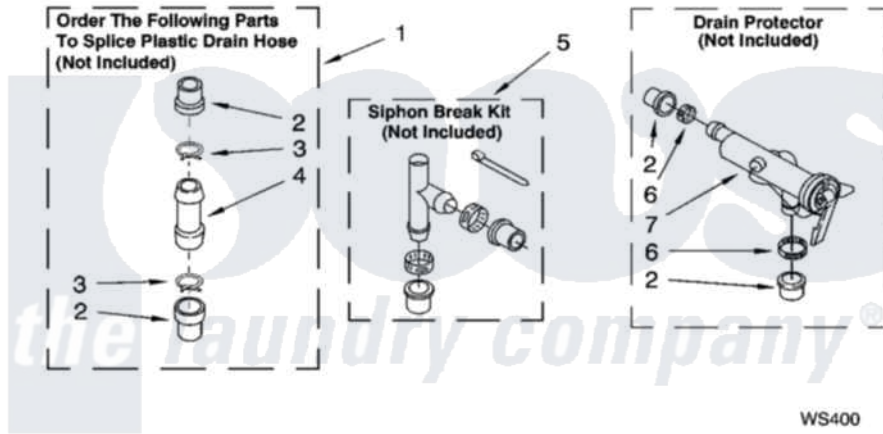

Whirlpool LSQ9549LW3 09 - WATER SYSTEM PARTS

WATER SYSTEM PARTS

For Models: LSQ9549LQ3, LSQ9549LW3, LSQ9549LG3
(Designer White) (White/Grey) (Biscuit/Gold)

8180176

13

Whirlpool [Residential Whirlpool LSQ9549LW3 Washer Parts](#) Parts Diagram 09 - WATER SYSTEM PARTS
Click on the part number to view part

Item	Original Part Number	Replaced By	Status	Part Description
1	285442			Water System Parts
2	285321			Water System Parts
3	370447	285655		Clamp, Hose
4	16272			Connector, Straight
5	285320			Water System Parts
6	65349	285655		Clamp, Hose
7	367031			Water System Parts