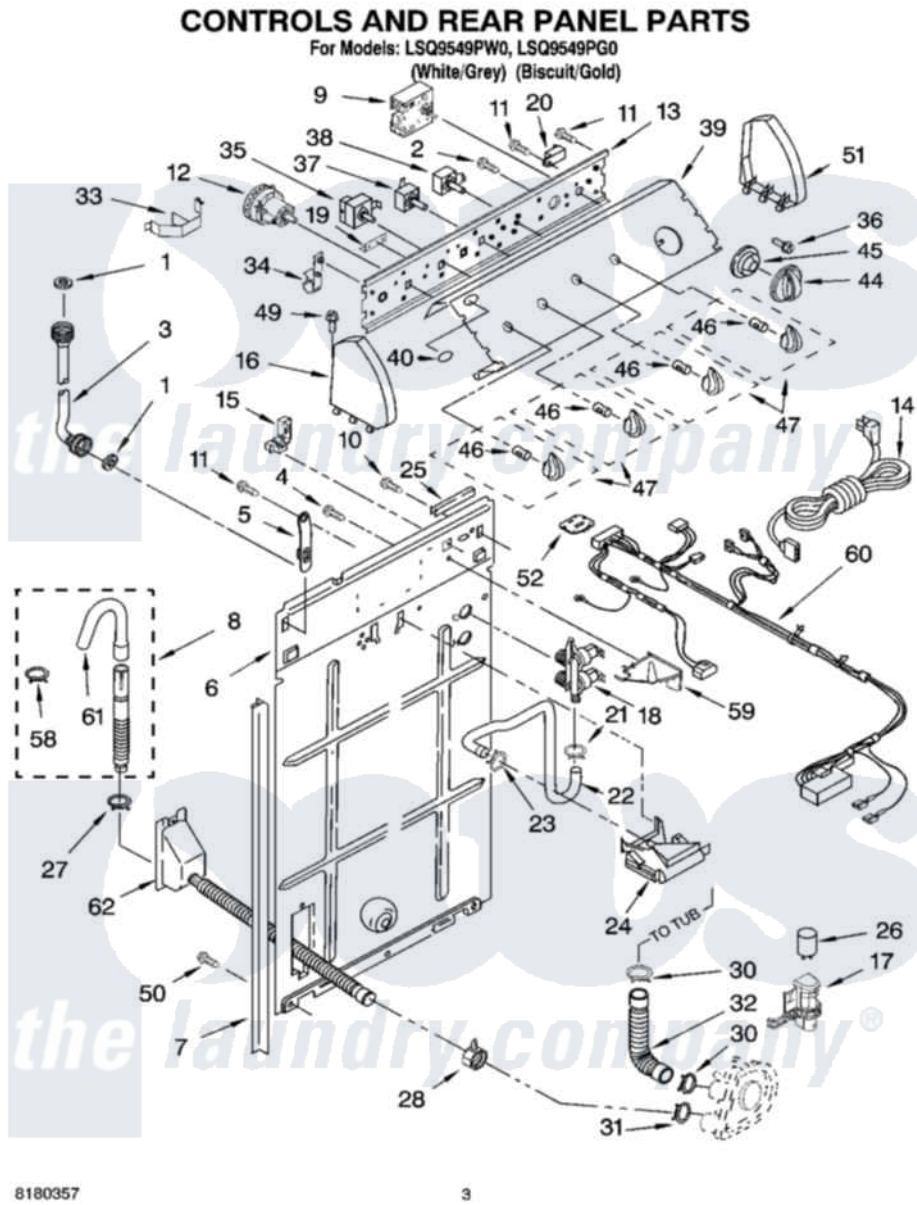

Whirlpool LSQ9549PG0 02 - CONTROLS AND REAR PANEL PARTS

Whirlpool [Residential Whirlpool LSQ9549PG0 Washer Parts](#) Parts Diagram 02 - CONTROLS AND REAR PANEL PARTS
Click on the part number to view part

Item	Original Part Number	Replaced By	Status	Part Description
1	3976300	16123		Washer Inlet-Hose Miscellaneous Parts Must be Ordered Separately.
2	3400073			Screw, Ground
3	3949374	89503		Hose-Inlet
"	3949375	89503		Hose-Inlet
4	9740848			Screw, Mixing Valve Mounting
5	8318255	8568314		Strap, Console
6	3357978			Panel, Rear
7	62747			Pad, Rear Panel
8	3951609	285664		Hose
"	661577	285666		Hose
"	3357090	285702		Hose
9	8557301			Timer, Control
10	3351614			Screw, Gearcase Cover Mounting
11	90767			Screw, 8A X 3/8 HeX Washer Head Tapping