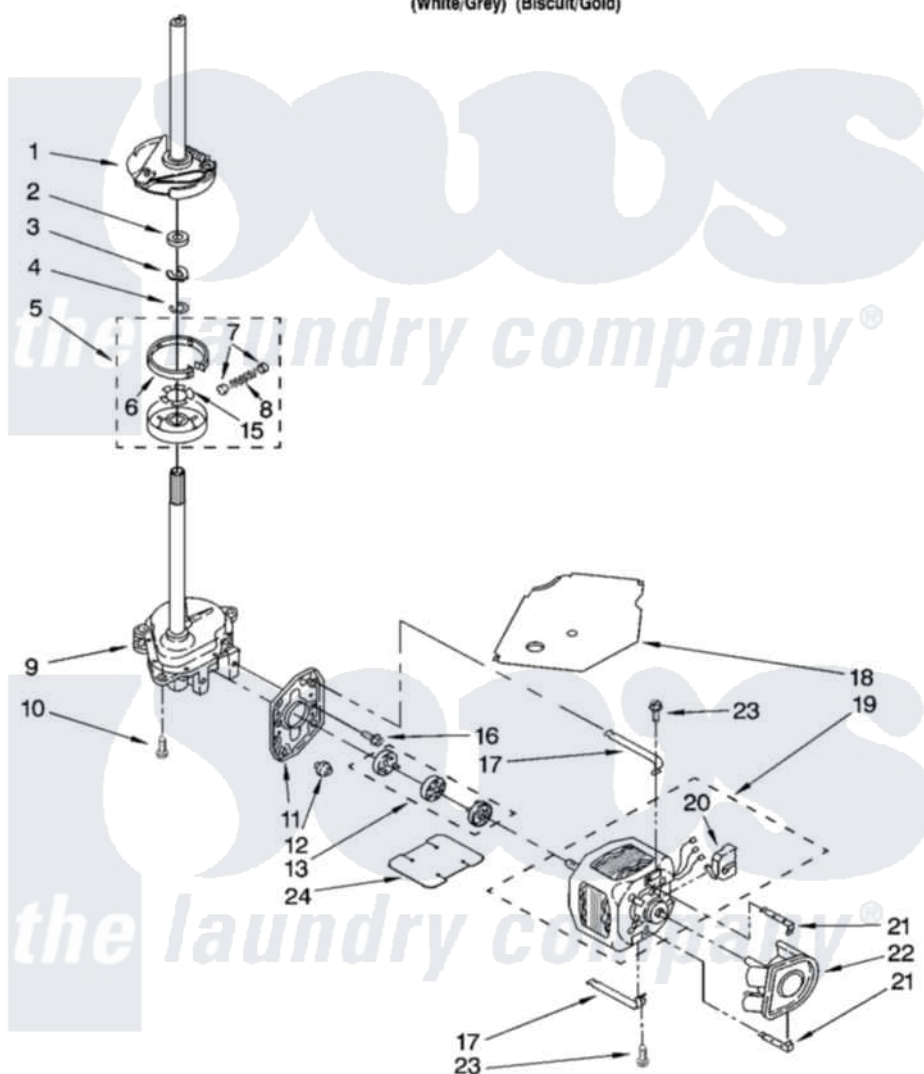

Whirlpool LSQ9549PG0 05 - BRAKE, CLUTCH, GEARCASE, MOTOR AND PUMP PARTS

BRAKE, CLUTCH, GEARCASE, MOTOR AND PUMP PARTS

For Models: LSQ9549PW0, LSQ9549PG0
(White/Grey) (Biscuit/Gold)

8

8180357

Whirlpool [Residential Whirlpool LSQ9549PG0 Washer Parts](#) Parts Diagram 05 - BRAKE, CLUTCH, GEARCASE, MOTOR AND PUMP PARTS
Click on the part number to view part

Item	Original Part Number	Replaced By	Status	Part Description
1	388952	285792		Basketdrive
2	63292			Washer, Spin Tube Thrust
3	62697	W10080230		Ring, Spin Tube Support
4	63283	285353		Ring
5	3951311	285785		Clutch
6	3951308	285790		Lining
7	62646			Cap, Clutch Spring
8	3946792			Spring And Damper Assembly
9	3360630	3360629		Gearcase
10	3357334	3400516		Screw Anti-Rattle
11	62611			Plate, Motor Mount To Gearcase
12	62691			Grommet, Motor
13	285753	285753A		Coupling
15	3355454			Clip, Main Drive

16	3400516		Screw Anti-Rattle
17	3349637	W10086010	Retainer, Motor
18	3362089		Shield, Tub To Motor
19	8528157	661600	Motor, Main Drive
20	3952056		Switch, Main Drive Motor
21	8546127		Retainer, Pump
22	3363394		Pump
23	3387485	273556	Screw, 10-16 X 5/8
24	3946532		Shield, Motor