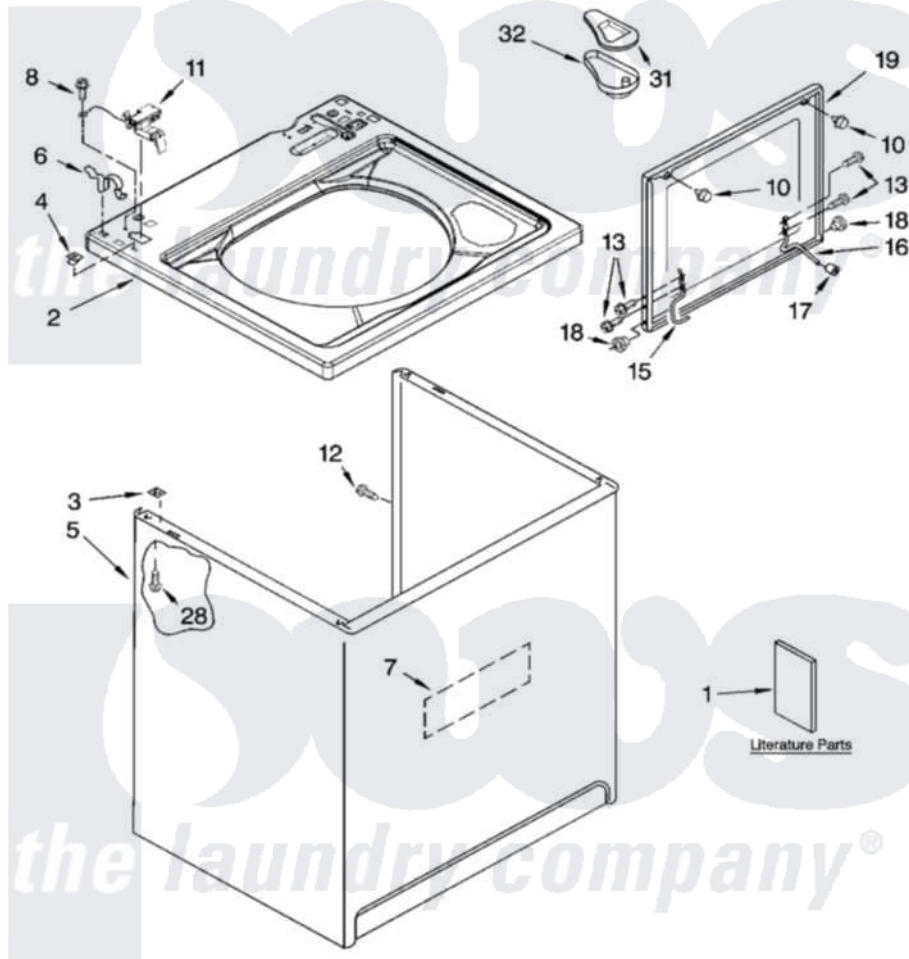

# Whirlpool LSQ9549PG1 01 - TOP AND CABINET PARTS

## TOP AND CABINET PARTS

For Models: LSQ9549PW1, LSQ9549PG1  
(White/Grey) (Biscuit/Gold)

AUTOMATIC  
WASHER

8-04 Litho in U.S.A. (drd)

1

Part No. 8180503

[Whirlpool Residential Whirlpool LSQ9549PG1 Washer Parts](#) Parts Diagram 01 - TOP AND CABINET PARTS

[Click on the part number to view part](#)

Item	Original Part Number	Replaced By	Status	Part Description
1	3956025		Not Available	Installation Instructions
"	3955907		Not Available	Feature Sheet
"	3955869		Not Available	Use & Care Guide
"	3956911		Not Available	Energy Guide
"	8564019		Not Available	Wiring Diagram
"	N/A		Not Available	Following May Be Purchased DO-IT-YOURSELF REPAIR MANUALS
"	<a href="#">4313896</a>			Do-It-Yourself Repair Manuals
2	8543451	<a href="#">8543447</a>		Top
"	8543452	<a href="#">8543448</a>		Top
3	62750			Spacer, Cabinet To Top (4)
4	<a href="#">357213</a>			Nut, Push-In
5	<a href="#">63424</a>			Cabinet
"	<a href="#">3954357</a>			Cabinet
6	<a href="#">62780</a>			Clip, Top And Cabinet And Rear Panel