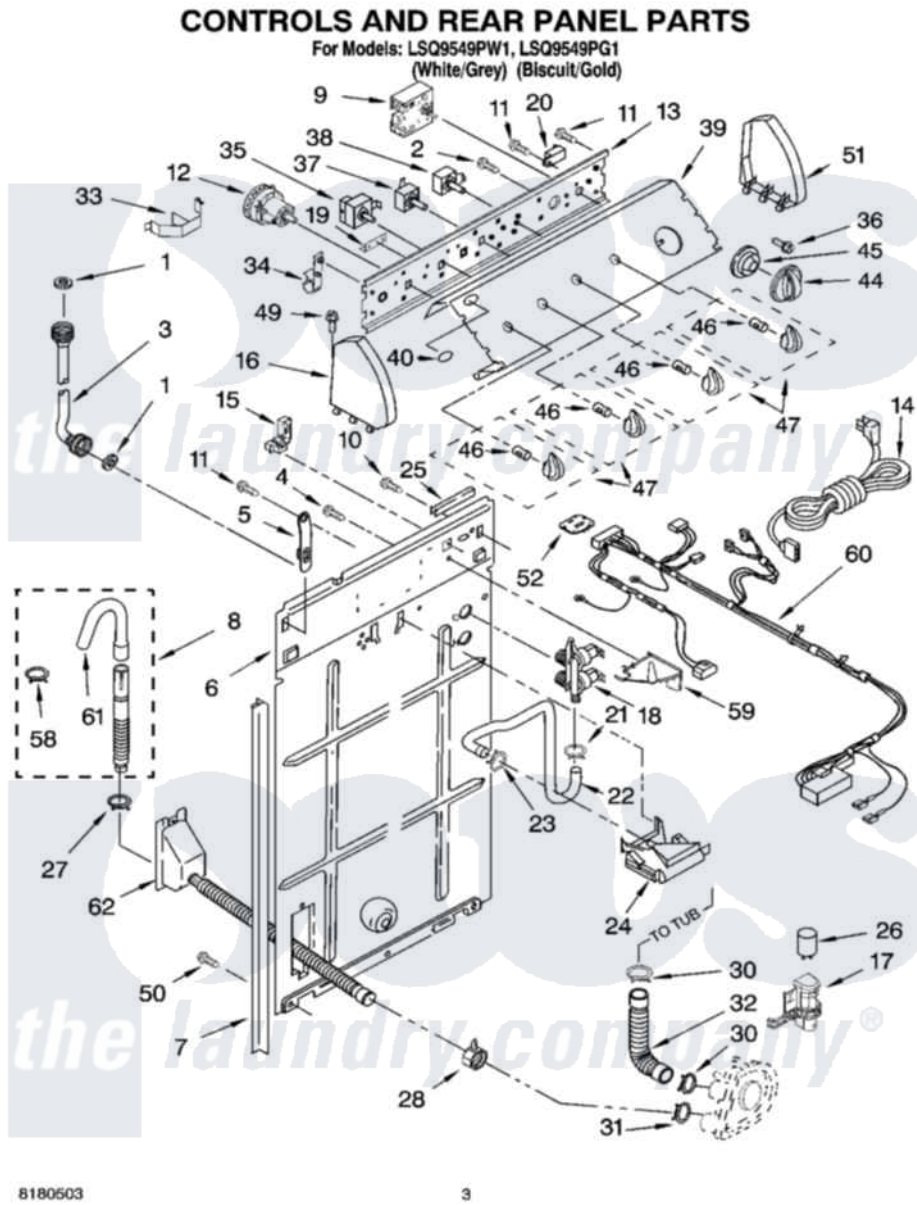

Whirlpool LSQ9549PG1 02 - CONTROLS AND REAR PANEL PARTS

Whirlpool Residential Whirlpool LSQ9549PG1 Washer Parts Parts Diagram 02 - CONTROLS AND REAR PANEL PARTS
Click on the part number to view part

Item	Original Part Number	Replaced By	Status	Part Description
1	3976300	16123		Washer Inlet-Hose Miscellaneous Parts Must be Ordered Separately.
2	3400073			Screw, Ground
3	3949374	89503		Hose-Inlet
"	3949375	89503		Hose-Inlet
4	9740848			Screw, Mixing Valve Mounting
5	8318255	8568314		Strap, Console
6	3357978			Panel, Rear
7	62747			Pad, Rear Panel
8	3951609	285664		Hose
"	661577	285666		Hose
"	3357090	285702		Hose
9	8557301			Timer, Control
10	3351614			Screw, Gearcase Cover Mounting
11	90767			Screw, 8A X 3/8 HeX Washer Head Tapping