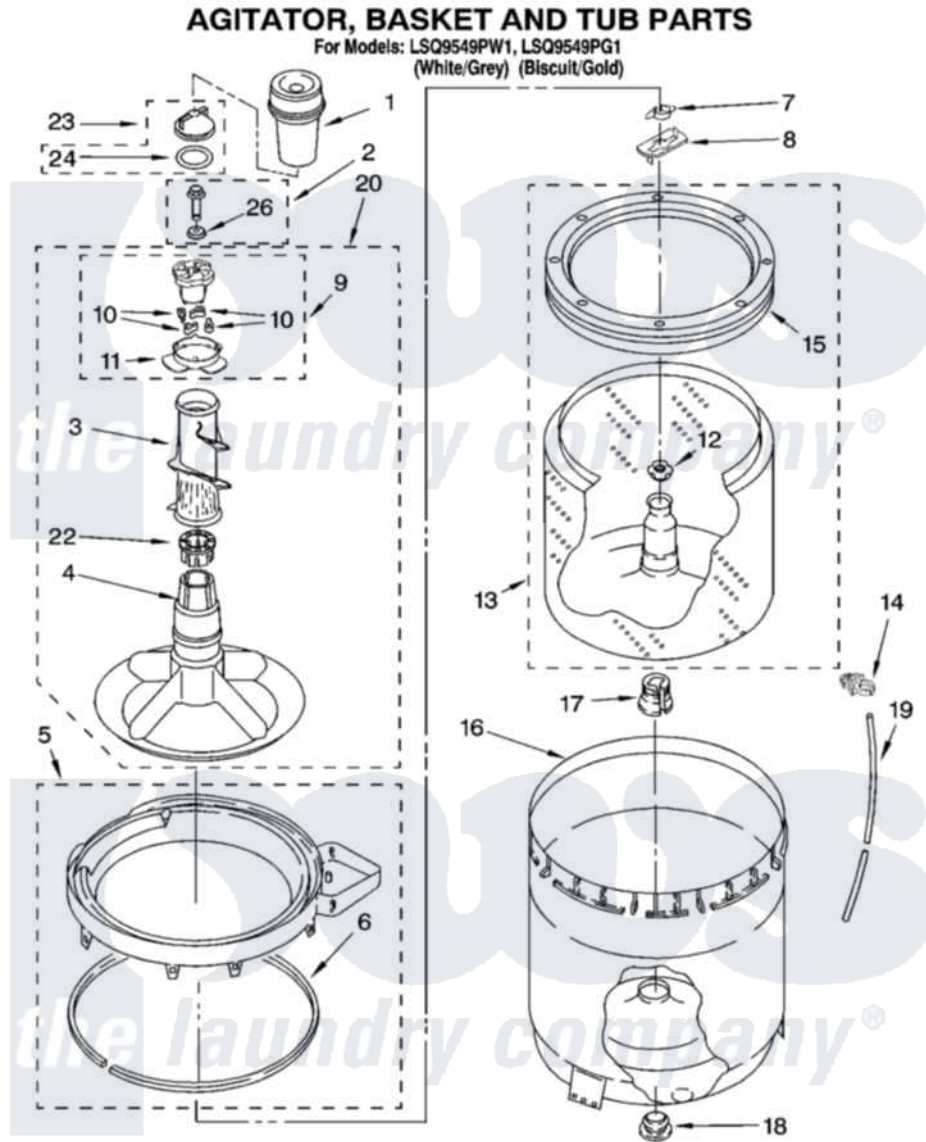

Whirlpool LSQ9549PG1 03 - AGITATOR, BASKET AND TUB PARTS

8180503

5

Whirlpool Residential Whirlpool LSQ9549PG1 Washer Parts Parts Diagram 03 - AGITATOR, BASKET AND TUB PARTS

[Click on the part number to view part](#)

| Item | Original Part Number | Replaced By | Status | Part Description |
|------|-------------------------|---------------------------|--------|-----------------------------|
| 1 | 63580 | | | Dispenser, Fabric Softener |
| 2 | 358237 | | | Screw And Washer |
| 3 | 3363003 | | | Mover, Clothes |
| 4 | 3951632 | | | Agitator |
| 5 | 8528150 | W10445870 | | Ring-Tub |
| 6 | 3976308 | | | Gasket, Tub Ring |
| 7 | 3354845 | | | Clip, Agitator |
| 8 | 3355921 | 8543666 | | Washer, Agitator |
| 9 | 3951682 | 285809 | | Cam-Agitator |
| 10 | 3366877 | 80040 | | Dog-Agitator |
| 11 | 3952374 | | | Bearing, Driven Cam |
| 12 | 21366 | | | Nut, Spanner |
| 13 | 8526016 | W10389328 | | Clothes Container, Assembly |
| 14 | 2219077 | | | Clip, Pressure Switch Hose |
| 15 | 8519788 | 387240 | | Ring, Balance |
| 16 | 63849 | | | Strain Relief, Power Cord |

| | | | |
|----|-------------------------|---------------------------|-------------------------|
| 17 | 389140 | | Tub Block, Basket Drive |
| 18 | 383727 | | Gasket, Centerpodt |
| 19 | 3347780 | 353244 | Hose, Pressure Switch |
| 20 | 3951744 | | Agitator Assembly |
| 22 | 3951608 | | Spacer, Thrust |
| 23 | 3354733 | W10074580 | Cap, Barrier |
| 24 | 3348855 | W10072840 | Fabric Softener |
| 26 | 3949550 | | Washer |