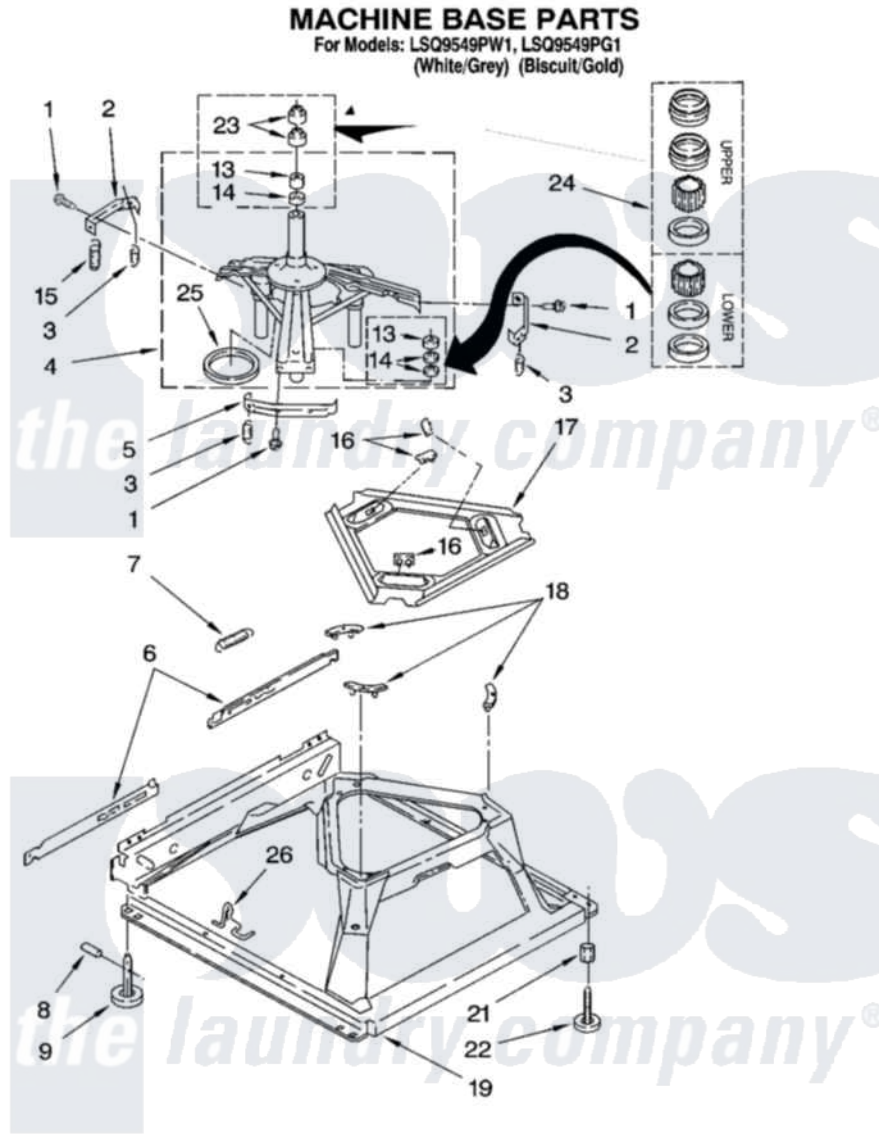

Whirlpool LSQ9549PG1 04 - MACHINE BASE PARTS

8180503

7

Whirlpool [Residential Whirlpool LSQ9549PG1 Washer Parts](#) Parts Diagram 04 - MACHINE BASE PARTS
Click on the part number to view part

Item	Original Part Number	Replaced By	Status	Part Description
1	3400076			Screw, Bracket Mounting
2	64067			Bracket, Spring Outer
3	63907			Spring, Suspension
4	3362087	280184		Support
5	64065			Bracket, Spring Outer
6	63466			Link, Leveling Mechanism
7	62597	8316845		Spring
8	62837			Pin, Knurled
9	62596	285244		Feet-Leveling
13	3347047	8546455		Bearing, Centerpost
14	357409	359449		Seal, Agitator Shaft
15	388492	W10250667		Spring, Counterweight
16	62568	285219		Pad
17	3946509			Plate, Suspension
18	3363660	285744		Pad
19	3946512	285771		Base

21	3359452		Nut, Lock
22	389102	W10001130	Foot, Leveling
23	356934	8577376	Seal, Centerpost
24	285203		Centerpost Bearing Kit
25	63134		Ring, Sound Deadening
26	63806	W10145155	Retainer, Suspension Spring