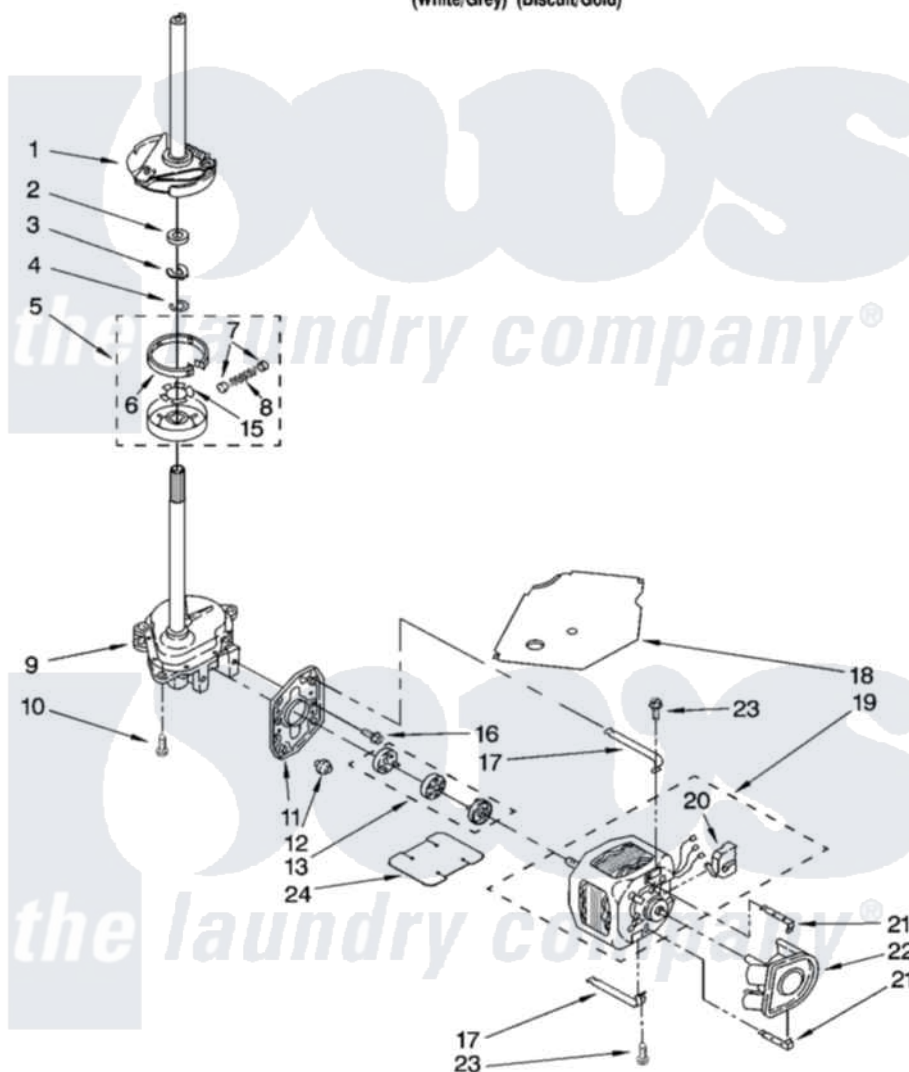

Whirlpool LSQ9549PG1 05 - BRAKE, CLUTCH, GEARCASE, MOTOR AND PUMP PARTS

BRAKE, CLUTCH, GEARCASE, MOTOR AND PUMP PARTS

For Models: LSQ9549PW1, LSQ9549PG1
(White/Grey) (Biscuit/Gold)

8

8180503

Whirlpool [Residential Whirlpool LSQ9549PG1 Washer Parts](#) Parts Diagram 05 - BRAKE, CLUTCH, GEARCASE, MOTOR AND PUMP PARTS
Click on the part number to view part

Item	Original Part Number	Replaced By	Status	Part Description
1	388952	285792		Basketdrive
2	63292			Washer, Spin Tube Thrust
3	62697	W10080230		Ring, Spin Tube Support
4	63283	285353		Ring
5	3951311	285785		Clutch
6	3951308	285790		Lining
7	62646			Cap, Clutch Spring
8	3946792			Spring And Damper Assembly
9	3360630	3360629		Gearcase
10	3357334	3400516		Screw Anti-Rattle
11	62611			Plate, Motor Mount To Gearcase
12	62691			Grommet, Motor
13	285753	285753A		Coupling
15	3355454			Clip, Main Drive

16	3400516		Screw Anti-Rattle
17	3349637	W10086010	Retainer, Motor
18	3362089		Shield, Tub To Motor
19	8528157	661600	Motor, Main Drive
20	3952056		Switch, Main Drive Motor
21	8546127		Retainer, Pump
22	3363394		Pump
23	3387485	273556	Screw, 10-16 X 5/8
24	3946532		Shield, Motor