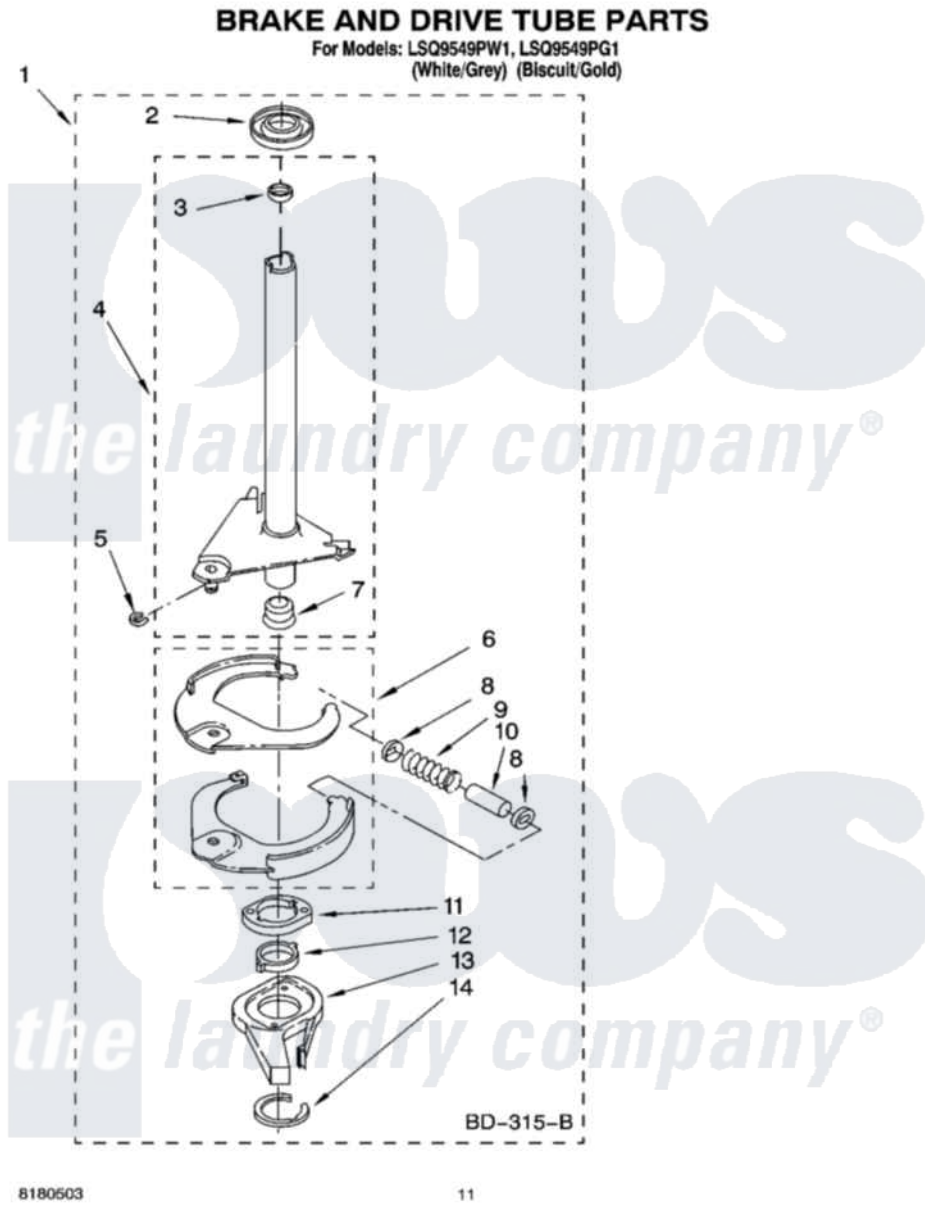

Whirlpool LSQ9549PG1 07 - BRAKE AND DRIVE TUBE PARTS

Whirlpool Residential Whirlpool LSQ9549PG1 Washer Parts Parts Diagram 07 - BRAKE AND DRIVE TUBE PARTS
Click on the part number to view part

Item	Original Part Number	Replaced By	Status	Part Description
1	388952	285792		Basketdrive
2	62658			Ring, Thrust
3	356427			Seal, Spin Pinion
4	64027	64208		Tube-Spin
5	64035	W10083190		Ring, Retaining
6	64232	285438		Shoe-Brake
7	62703	8546462		"T" Bearing, Spin Tube
8	3353956	285658		Sleeve
9	387806		Not Available	Spring, Brake
10	3355360	285658		Sleeve
11	661516	8546461		Cam, Brake Release
12	63022			Sleeve, Cam
13	64194	285790		Lining
14	90368	W10083200		Ring, Retaining
"	N/A		Not Available	FOLLOWING PARTS NOT ILLUSTRATED
"	285208			Lubricant