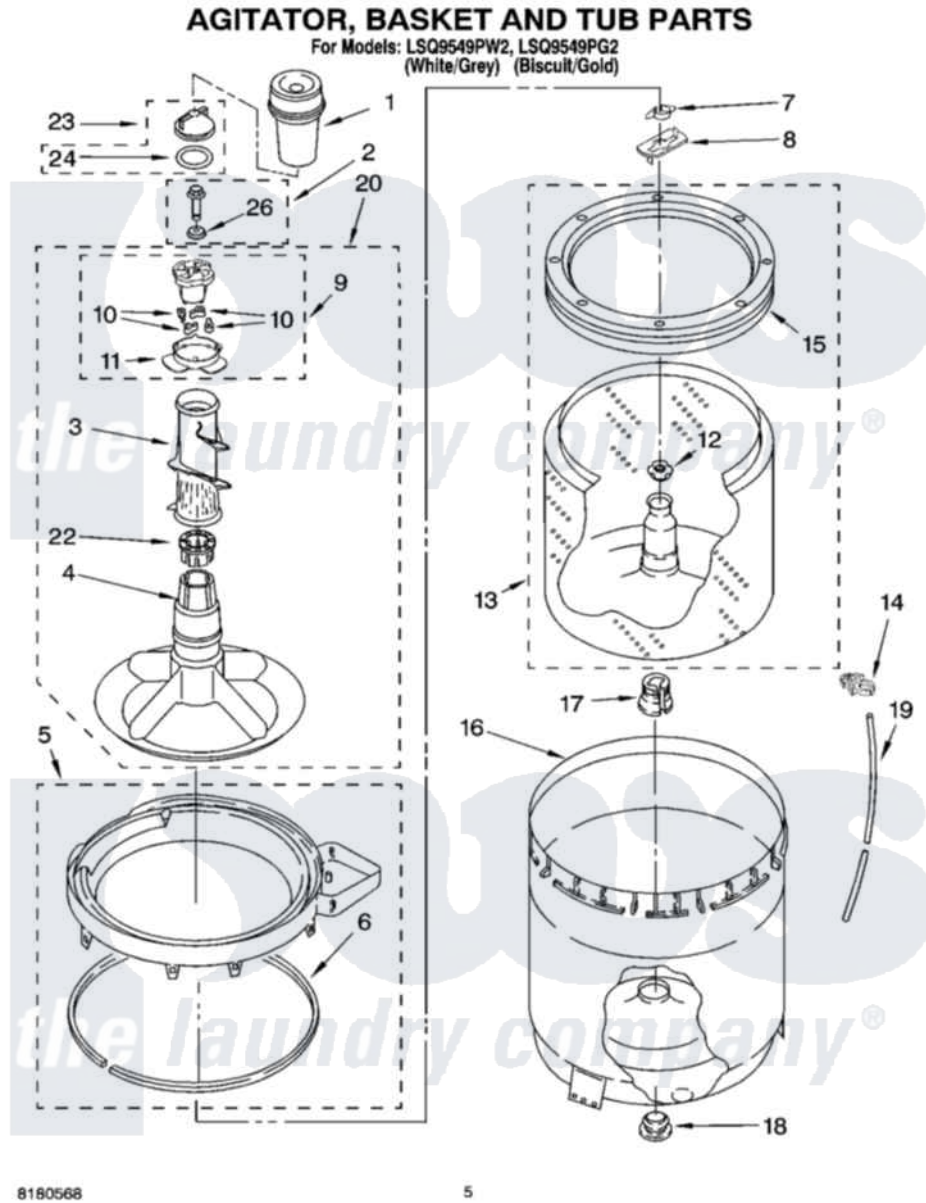

Whirlpool LSQ9549PG2 03 - AGITATOR, BASKET AND TUB PARTS

8180568

5

Whirlpool Residential Whirlpool LSQ9549PG2 Washer Parts Parts Diagram 03 - AGITATOR, BASKET AND TUB PARTS

[Click on the part number to view part](#)

| Item | Original Part Number | Replaced By | Status | Part Description |
|------|-------------------------|---------------------------|--------|-----------------------------|
| 1 | 63580 | | | Dispenser, Fabric Softener |
| 2 | 358237 | | | Screw And Washer |
| 3 | 3363003 | | | Mover, Clothes |
| 4 | 3951632 | | | Agitator |
| 5 | 8528150 | W10445870 | | Ring-Tub |
| 6 | 3976308 | | | Gasket, Tub Ring |
| 7 | 3354845 | | | Clip, Agitator |
| 8 | 3355921 | 8543666 | | Washer, Agitator |
| 9 | 3951682 | 285809 | | Cam-Agitator |
| 10 | 3366877 | 80040 | | Dog-Agitator |
| 11 | 3952374 | | | Bearing, Driven Cam |
| 12 | 21366 | | | Nut, Spanner |
| 13 | 8526016 | W10389328 | | Clothes Container, Assembly |
| 14 | 2219077 | | | Clip, Pressure Switch Hose |
| 15 | 8519788 | 387240 | | Ring, Balance |
| 16 | 63849 | | | Strain Relief, Power Cord |

| | | | |
|----|-------------------------|---------------------------|-------------------------|
| 17 | 389140 | | Tub Block, Basket Drive |
| 18 | 383727 | | Gasket, Centerpodt |
| 19 | 3347780 | 353244 | Hose, Pressure Switch |
| 20 | 3951744 | | Agitator Assembly |
| 22 | 3951608 | | Spacer, Thrust |
| 23 | 3354733 | W10074580 | Cap, Barrier |
| 24 | 3348855 | W10072840 | Fabric Softener |
| 26 | 3949550 | | Washer |