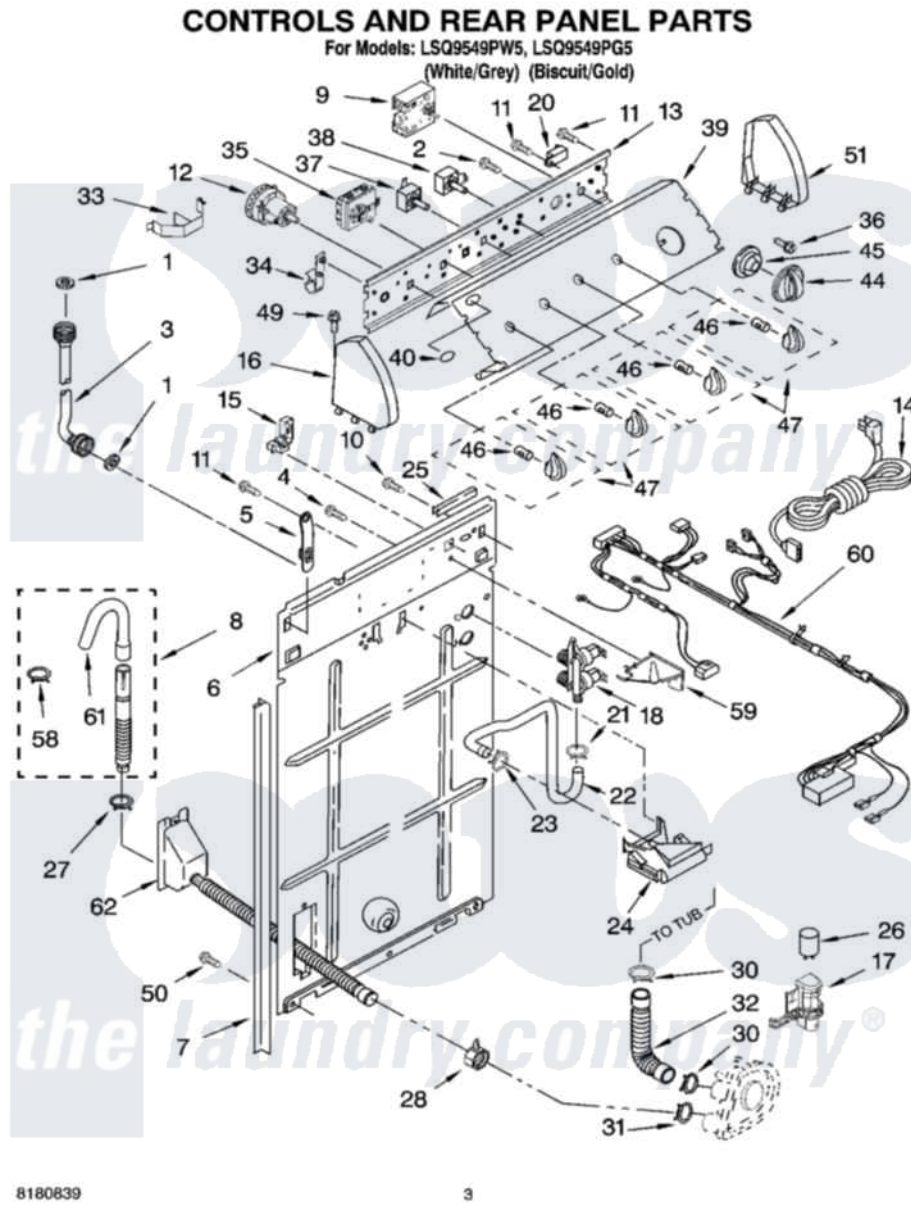

# Whirlpool LSQ9549PG5 02 - CONTROLS AND REAR PANEL PARTS

Whirlpool [Residential Whirlpool LSQ9549PG5 Washer Parts](#) Parts Diagram 02 - CONTROLS AND REAR PANEL PARTS  
 Click on the part number to view part

Item	Original Part Number	Replaced By	Status	Part Description
1	3976300	<a href="#">16123</a>		Washer Inlet-Hose Miscellaneous Parts Must be Ordered Separately.
2	<a href="#">3400073</a>			Screw, Ground
3	8571377	<a href="#">89503</a>		Hose-Inlet
"	8571378	<a href="#">89503</a>		Hose-Inlet
4	<a href="#">9740848</a>			Screw, Mixing Valve Mounting
5	<a href="#">8568314</a>			Strap, Console
6	<a href="#">3357978</a>			Panel, Rear
7	<a href="#">62747</a>			Pad, Rear Panel
8	3951609	<a href="#">285664</a>		Hose
"	661577	<a href="#">285666</a>		Hose
"	3357090	<a href="#">285702</a>		Hose
9	<a href="#">8557301</a>			Timer, Control
10	<a href="#">3351614</a>			Screw, Gearcase Cover Mounting
11	<a href="#">90767</a>			Screw, 8A X 3/8 HeX Washer Head Tapping