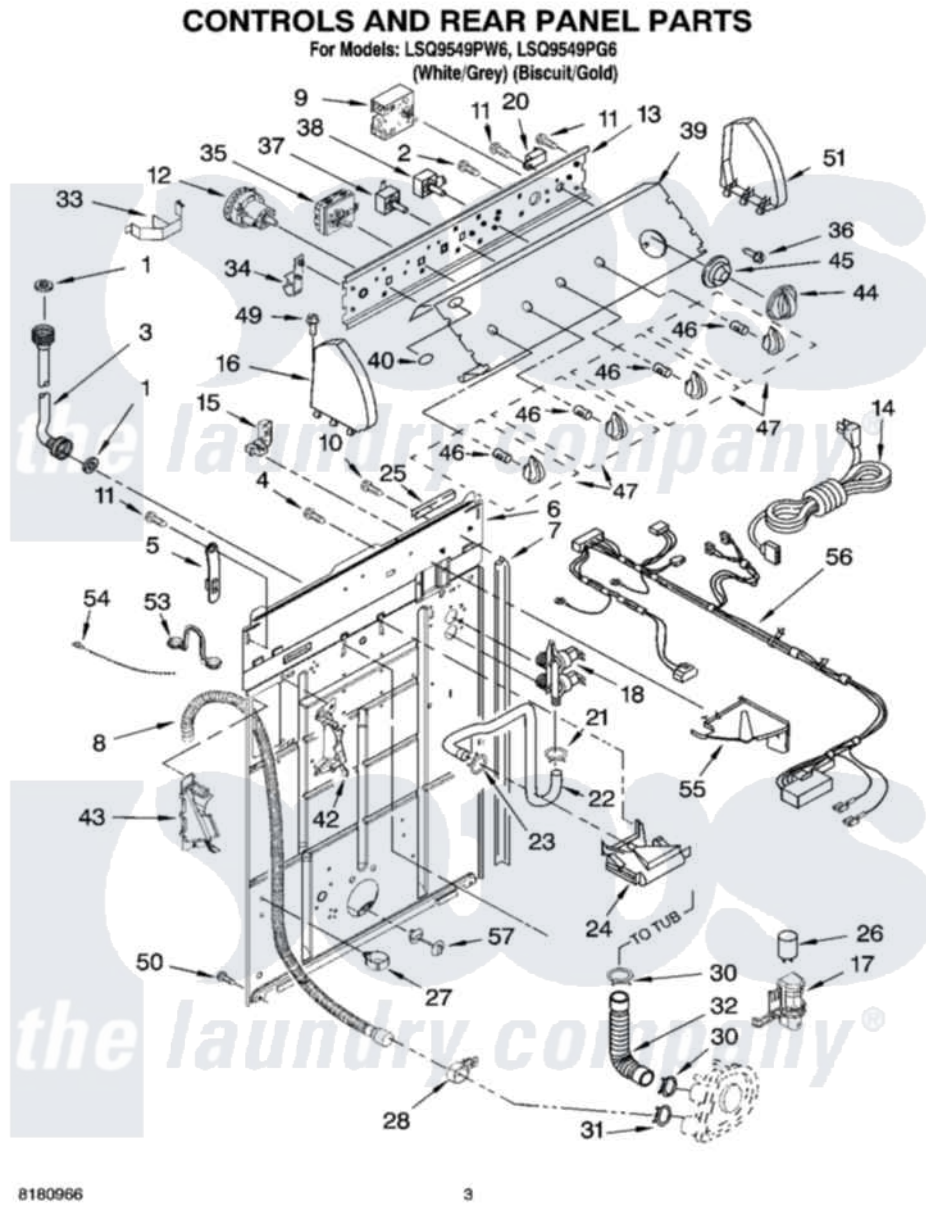

Whirlpool LSQ9549PG6 02 - CONTROLS AND REAR PANEL PARTS

8180966

3

Whirlpool [Residential Whirlpool LSQ9549PG6 Washer Parts](#) Parts Diagram 02 - CONTROLS AND REAR PANEL PARTS
Click on the part number to view part

Item	Original Part Number	Replaced By	Status	Part Description
1	3976300	16123		Washer Inlet-Hose Miscellaneous Parts Must be Ordered Separately.
2	3400073			Screw, Ground
3	8571377	89503		Hose-Inlet
"	8571378	89503		Hose-Inlet
4	9740848			Screw, Mixing Valve Mounting
5	8568314			Strap, Console
6	8318015			Panel, Rear
7	62747			Pad, Rear Panel
8	8559373	W10096921		Drain Hose Assembly
9	8577356			Timer, Control
10	3351614			Screw, Gearcase Cover Mounting
11	90767			Screw, 8A X 3/8 HeX Washer Head Tapping
12	3366845	W10339326		Switch-WL
13	8544893			Bracket, Control