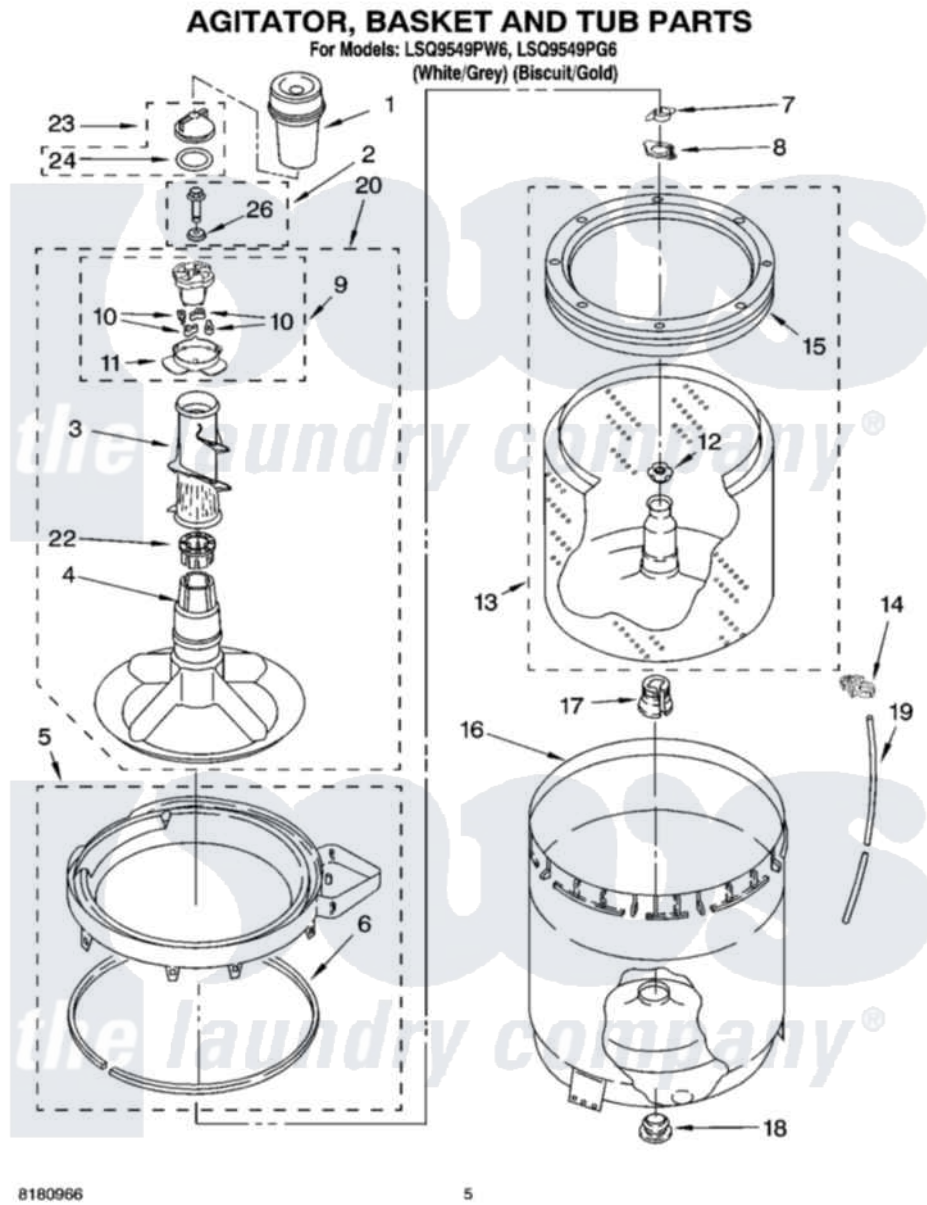

Whirlpool LSQ9549PG6 03 - AGITATOR, BASKET AND TUB PARTS

8180966

5

Whirlpool Residential Whirlpool LSQ9549PG6 Washer Parts Parts Diagram 03 - AGITATOR, BASKET AND TUB PARTS

[Click on the part number to view part](#)

Item	Original Part Number	Replaced By	Status	Part Description
1	63580			Dispenser, Fabric Softener
2	358237			Screw And Washer
3	3363003			Mover, Clothes
4	3951632			Agitator
5	8528150	W10445870		Ring-Tub
6	3976308			Gasket, Tub Ring
7	3354845			Clip, Agitator
8	8543666			Washer, Agitator
9	3951682	285809		Cam-Agitator
10	3366877	80040		Dog-Agitator
11	3952374			Bearing, Driven Cam
12	21366			Nut, Spanner
13	8526016	W10389328		Clothes Container, Assembly
14	2219077			Clip, Pressure Switch Hose
15	8519788	387240		Ring, Balance
16	63849			Strain Relief, Power Cord

17	389140		Tub Block, Basket Drive
18	383727		Gasket, Centerpodt
19	3347780	353244	Hose, Pressure Switch
20	3951744		Agitator Assembly
22	3951608		Spacer, Thrust
23	3354733	W10074580	Cap, Barrier
24	3348855	W10072840	Fabric Softener
26	3949550		Washer