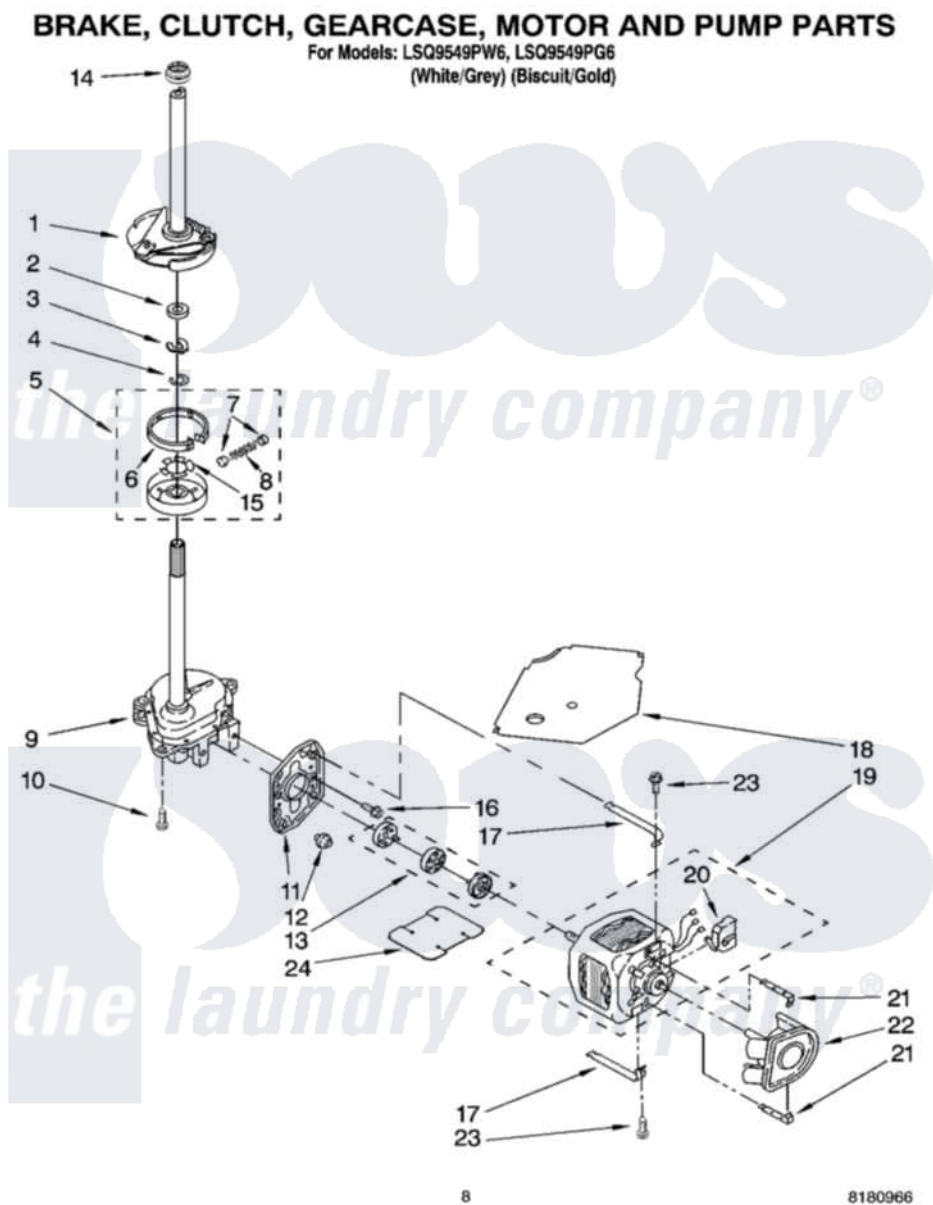

Whirlpool LSQ9549PG6 05 - BRAKE, CLUTCH, GEARCASE, MOTOR AND PUMP PARTS

Whirlpool [Residential Whirlpool LSQ9549PG6 Washer Parts](#) Parts Diagram 05 - BRAKE, CLUTCH, GEARCASE, MOTOR AND PUMP PARTS
Click on the part number to view part

Item	Original Part Number	Replaced By	Status	Part Description
1	388952	285792		Basketdrive
2	63292			Washer, Spin Tube Thrust
3	62697	W10080230		Ring, Spin Tube Support
4	63283	285353		Ring
5	3951311	285785		Clutch
6	3951308	285790		Lining
7	62646			Cap, Clutch Spring
8	3946792			Spring And Damper Assembly
9	3360630	3360629		Gearcase
10	3357334	3400516		Screw Anti-Rattle
11	62611			Plate, Motor Mount To Gearcase
12	62691			Grommet, Motor
13	285753	285753A		Coupling
14	8577374			Seal, Centerpost

15	3355454		Clip, Main Drive
16	3400516		Screw Anti-Rattle
17	3349637	W10086010	Retainer, Motor
18	3362089		Shield, Tub To Motor
19	8528157	661600	Motor, Main Drive
20	3952056		Switch, Main Drive Motor
21	8546127		Retainer, Pump
22	3363394		Pump
23	3387485	273556	Screw, 10-16 X 5/8
24	3946532		Shield, Motor