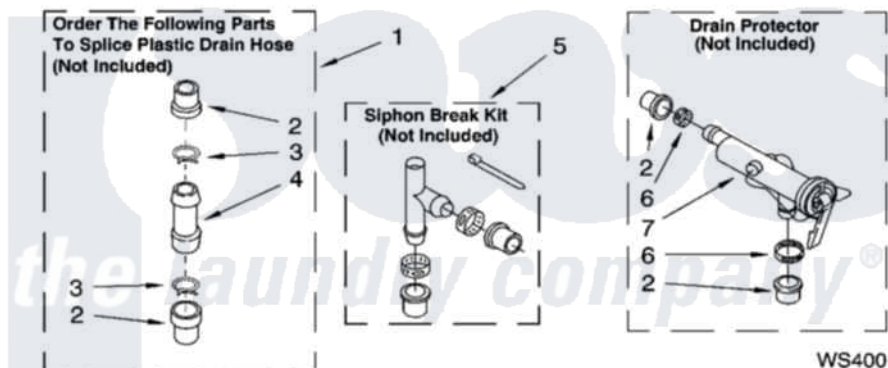

Whirlpool LSQ9549PG6 09 - WATER SYSTEM PARTS, OPTIONAL PARTS
(NOT INCLUDED)

WATER SYSTEM PARTS

For Models: LSQ9549PW6, LSQ9549PG6
(White/Grey) (Biscuit/Gold)

8180966

13

Whirlpool [Residential Whirlpool LSQ9549PG6 Washer Parts](#) Parts Diagram 09 - WATER SYSTEM PARTS,
OPTIONAL PARTS (NOT INCLUDED)
Click on the part number to view part

Item	Original Part Number	Replaced By	Status	Part Description
1	285442			Water System Parts
2	285321			Water System Parts
3	370447	285655		Clamp, Hose
4	16272			Connector, Straight
5	285320			Water System Parts
6	65349	285655		Clamp, Hose
7	367031			Water System Parts
	72017			Paint, Touch-Up
"	4392899			Paint, Touch-Up
"	350938			Paint, Pressurized Spray B
"	350930			Paint, Pressurized Spray B
"	4392901			Paint, Pressurized Spray
"	799344			Paint, Touch-Up)
"	4392900			Paint, Bulk)
"	N/A		Not Available	OIL