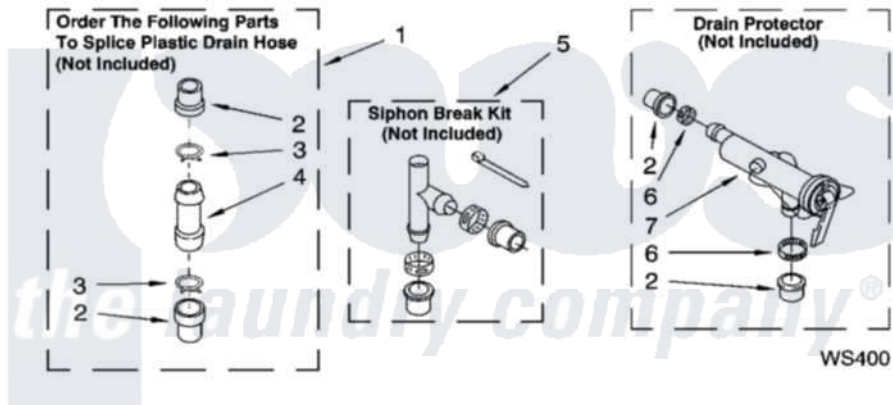

WATER SYSTEM PARTS

For Models: LSQ9549PW0, LSQ9549PG0
(White/Grey) (Biscuit/Gold)

8180357

13

Whirlpool [Residential Whirlpool LSQ9549PW0 Washer Parts](#) Parts Diagram 09 - WATER SYSTEM PARTS

[Click on the part number to view part](#)

Item	Original Part Number	Replaced By	Status	Part Description
1	285442			Water System Parts
2	285321			Water System Parts
3	370447	285655		Clamp, Hose
4	16272			Connector, Straight
5	285320			Water System Parts
6	65349	285655		Clamp, Hose
7	367031			Water System Parts