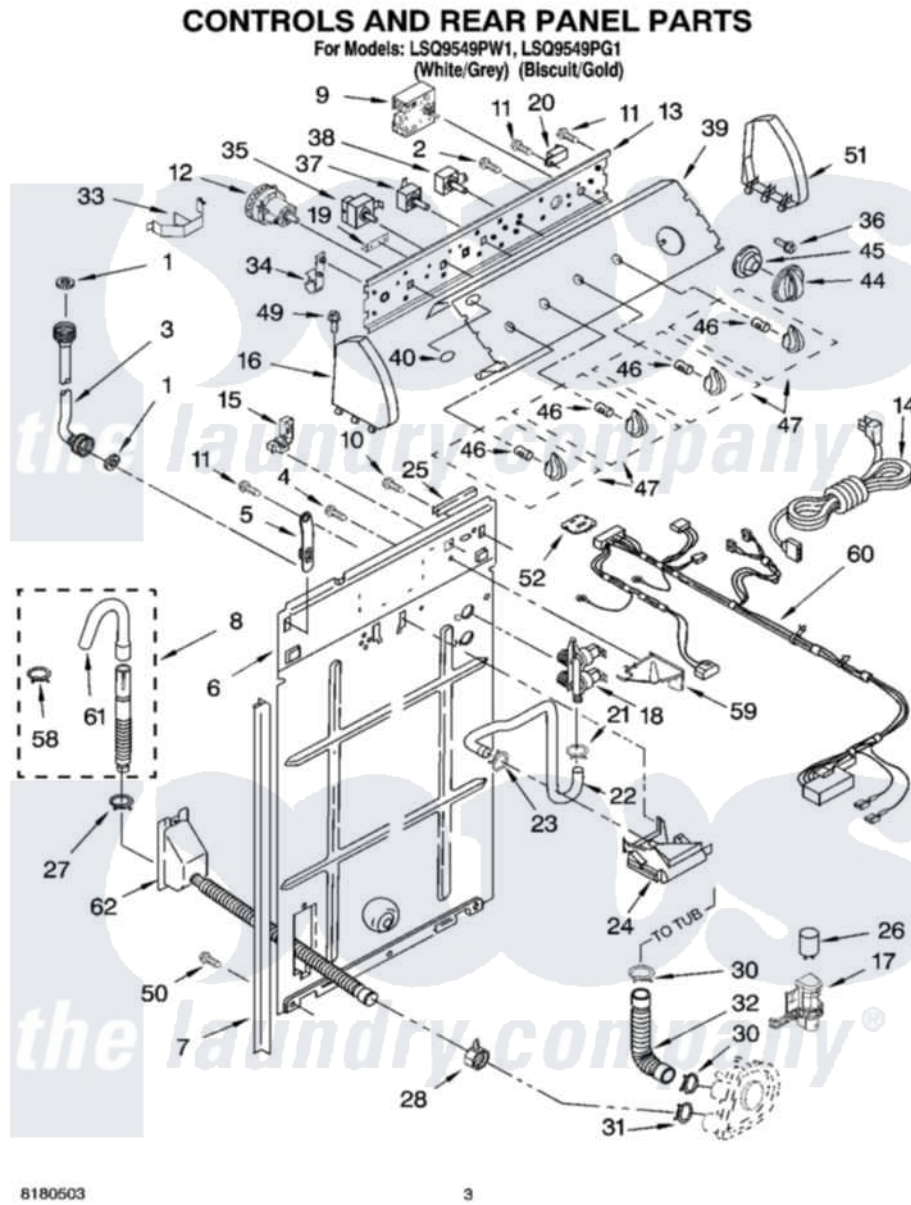

# Whirlpool LSQ9549PW1 02 - CONTROLS AND REAR PANEL PARTS

Whirlpool [Residential Whirlpool LSQ9549PW1 Washer Parts](#) Parts Diagram 02 - CONTROLS AND REAR PANEL PARTS

[Click on the part number to view part](#)

Item	Original Part Number	Replaced By	Status	Part Description
1	3976300	<a href="#">16123</a>		Washer Inlet-Hose Miscellaneous Parts Must be Ordered Separately.
2	<a href="#">3400073</a>			Screw, Ground
3	3949374	<a href="#">89503</a>		Hose-Inlet
"	3949375	<a href="#">89503</a>		Hose-Inlet
4	<a href="#">9740848</a>			Screw, Mixing Valve Mounting
5	8318255	<a href="#">8568314</a>		Strap, Console
6	<a href="#">3357978</a>			Panel, Rear
7	<a href="#">62747</a>			Pad, Rear Panel
8	3951609	<a href="#">285664</a>		Hose
"	661577	<a href="#">285666</a>		Hose
"	3357090	<a href="#">285702</a>		Hose
9	<a href="#">8557301</a>			Timer, Control
10	<a href="#">3351614</a>			Screw, Gearcase Cover Mounting
11	<a href="#">00767</a>			Screw, 8A X 3/8 HeX Washer