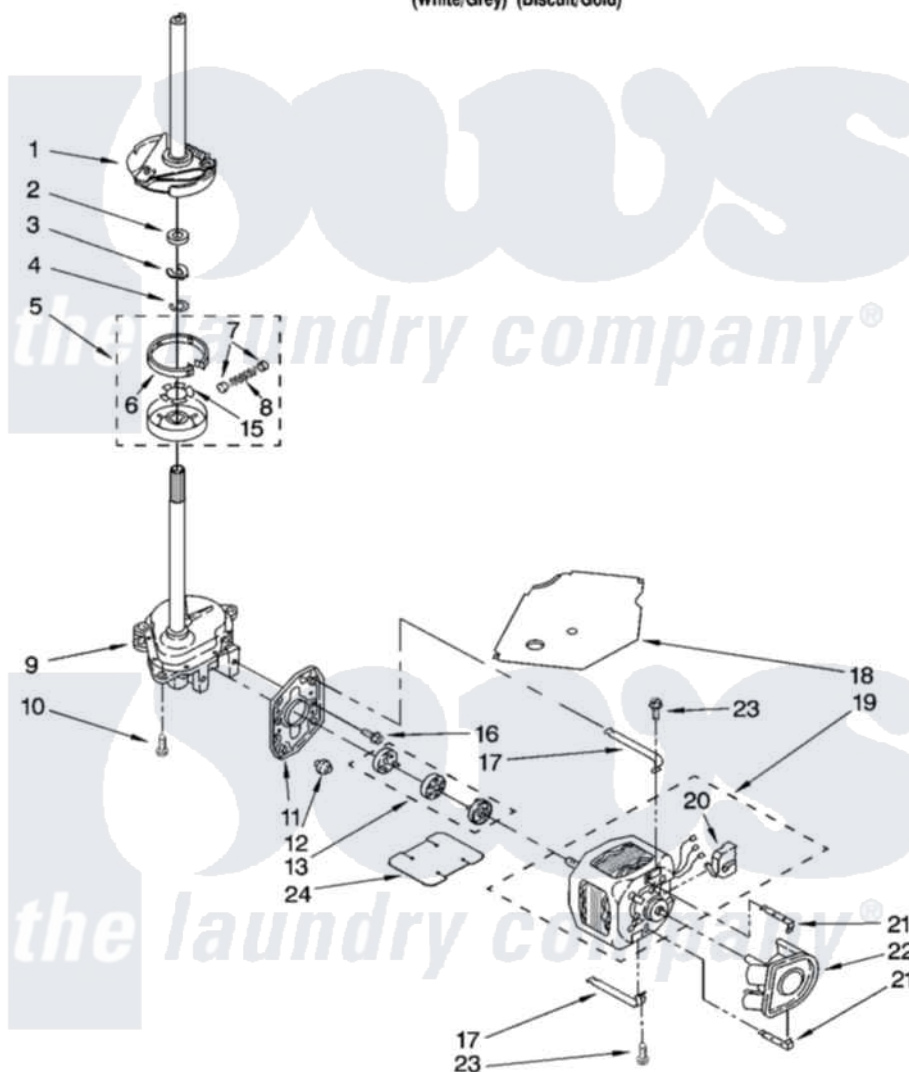

Whirlpool LSQ9549PW1 05 - BRAKE, CLUTCH, GEARCASE, MOTOR AND PUMP PARTS

BRAKE, CLUTCH, GEARCASE, MOTOR AND PUMP PARTS

For Models: LSQ9549PW1, LSQ9549PG1
(White/Grey) (Biscuit/Gold)

8

8180503

Whirlpool [Residential Whirlpool LSQ9549PW1 Washer Parts](#) Parts Diagram 05 - BRAKE, CLUTCH, GEARCASE, MOTOR AND PUMP PARTS

[Click on the part number to view part](#)

Item	Original Part Number	Replaced By	Status	Part Description
1	388952	285792		Basketdrive
2	63292			Washer, Spin Tube Thrust
3	62697	W10080230		Ring, Spin Tube Support
4	63283	285353		Ring
5	3951311	285785		Clutch
6	3951308	285790		Lining
7	62646			Cap, Clutch Spring
8	3946792			Spring And Damper Assembly
9	3360630	3360629		Gearcase
10	3357334	3400516		Screw Anti-Rattle
11	62611			Plate, Motor Mount To Gearcase
12	62691			Grommet, Motor
13	285753	285753A		Coupling
15	3355454			Clip, Main Drive

16	3400516		Screw Anti-Rattle
17	3349637	W10086010	Retainer, Motor
18	3362089		Shield, Tub To Motor
19	8528157	661600	Motor, Main Drive
20	3952056		Switch, Main Drive Motor
21	8546127		Retainer, Pump
22	3363394		Pump
23	3387485	273556	Screw, 10-16 X 5/8
24	3946532		Shield, Motor