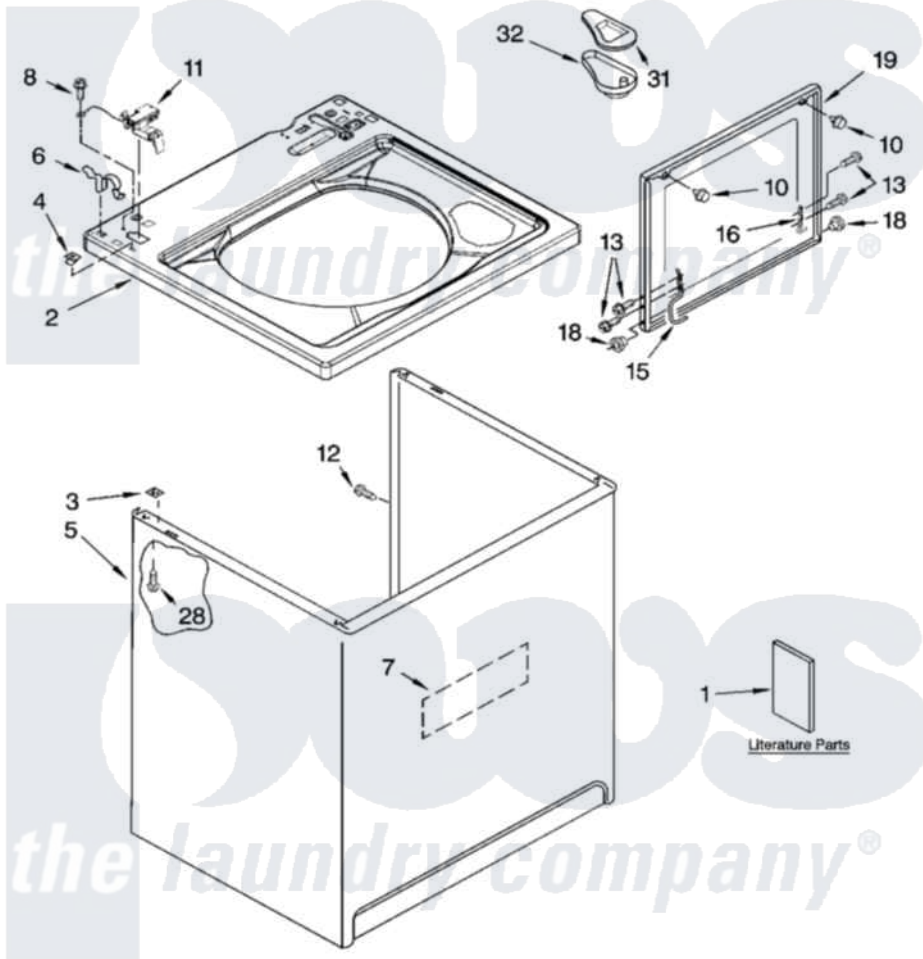

# Whirlpool LSQ9549PW2 01 - TOP AND CABINET PARTS

## TOP AND CABINET PARTS

For Models: LSQ9549PW2, LSQ9549PG2  
(White/Grey) (Biscuit/Gold)

AUTOMATIC  
WASHER

10-04 Litho in U.S.A. (drd)

1

Part No. 6180568

Whirlpool [Residential Whirlpool LSQ9549PW2 Washer Parts](#) Parts Diagram 01 - TOP AND CABINET PARTS  
Click on the part number to view part

7	<a href="#">3976348</a>		Absorber, Sound
8	<a href="#">3351614</a>		Screw, Gearcase Cover Mounting
10	<a href="#">9724509</a>		Bumper, Lid
11	<a href="#">8318084</a>		Switch, Lid
12	3357011	<a href="#">308685</a>	Side Trim )
13	355274	<a href="#">W10119828</a>	Screw, Lid Hinge Mounting
15	8559336	<a href="#">W10225136</a>	Hinge 7 Pad Assembly
16	<a href="#">91770</a>		Hinge, Lid
18	<a href="#">8319539</a>		Bearing, Lid Hinge
19	8558398	<a href="#">W10193861</a>	Lid
"	8558399	<a href="#">W10193862</a>	Lid
28	<a href="#">3390631</a>		Screw, 10-16 X 3/8
31	<a href="#">3955788</a>		Cover, Dispenser
32	<a href="#">8519517</a>		Dispenser, Bleach