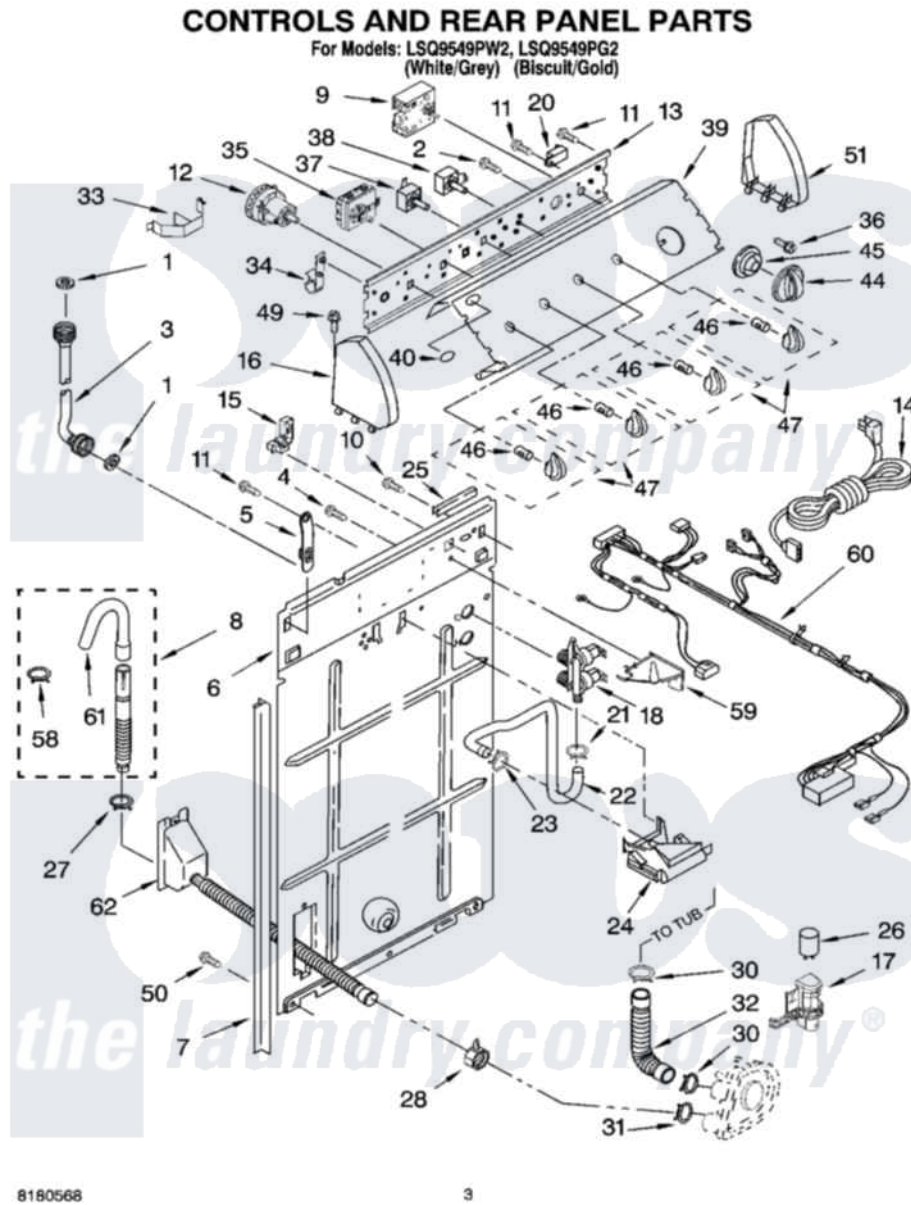

Whirlpool LSQ9549PW2 02 - CONTROLS AND REAR PANEL PARTS

Whirlpool [Residential Whirlpool LSQ9549PW2 Washer Parts](#) Parts Diagram 02 - CONTROLS AND REAR PANEL PARTS

Click on the part number to view part

Item	Original Part Number	Replaced By	Status	Part Description
1	3976300	16123		Washer Inlet-Hose Miscellaneous Parts Must be Ordered Separately.
2	3400073			Screw, Ground
3	3949374	89503		Hose-Inlet
"	3949375	89503		Hose-Inlet
4	9740848			Screw, Mixing Valve Mounting
5	8318255	8568314		Strap, Console
6	3357978			Panel, Rear
7	62747			Pad, Rear Panel
8	3951609	285664		Hose
"	661577	285666		Hose
"	3357090	285702		Hose
9	8557301			Timer, Control
10	3351614			Screw, Gearcase Cover Mounting
11	00767			Screw, 8A X 3/8 HeX Washer