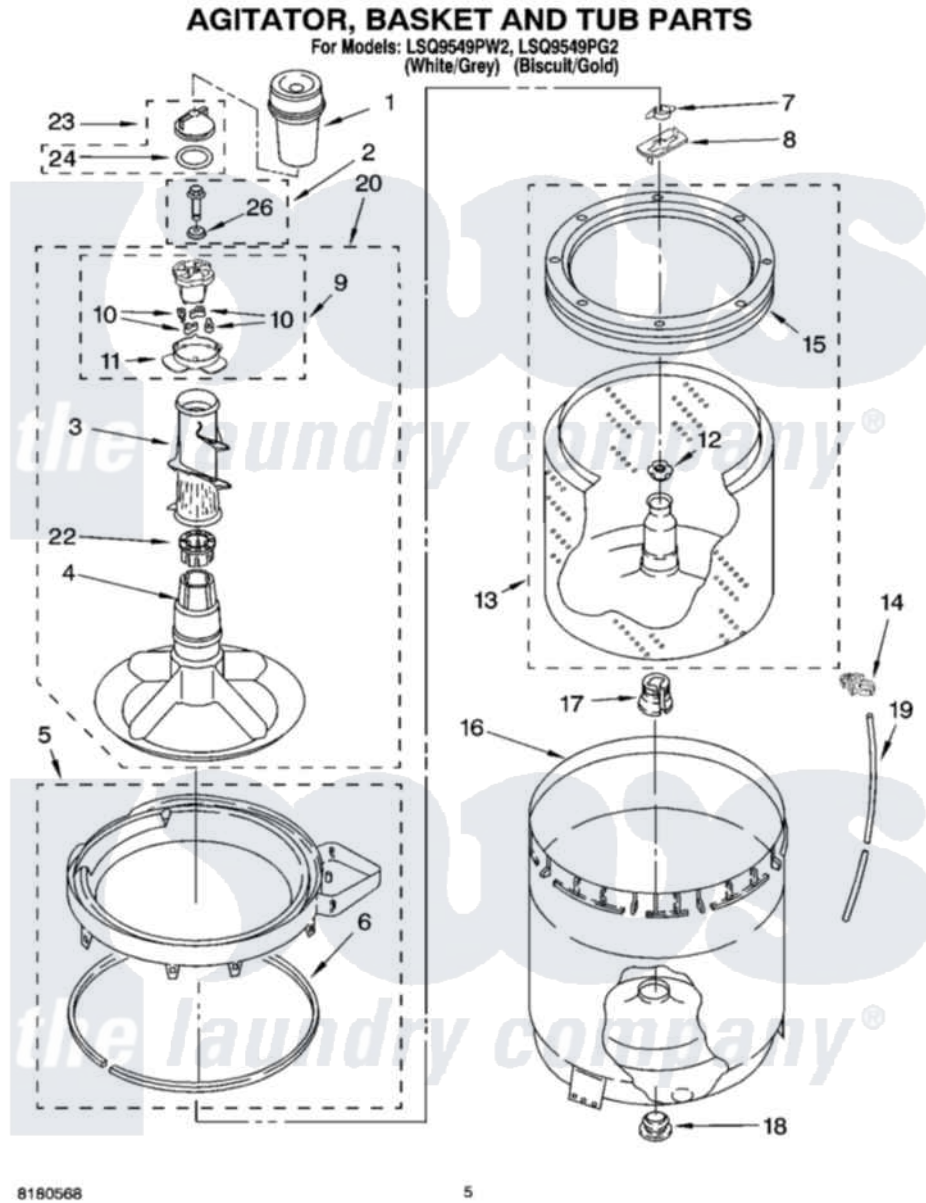

Whirlpool LSQ9549PW2 03 - AGITATOR, BASKET AND TUB PARTS

8180568

5

Whirlpool [Residential Whirlpool LSQ9549PW2 Washer Parts](#) Parts Diagram 03 - AGITATOR, BASKET AND TUB PARTS

[Click on the part number to view part](#)

Item	Original Part Number	Replaced By	Status	Part Description
1	63580			Dispenser, Fabric Softener
2	358237			Screw And Washer
3	3363003			Mover, Clothes
4	3951632			Agitator
5	8528150	W10445870		Ring-Tub
6	3976308			Gasket, Tub Ring
7	3354845			Clip, Agitator
8	3355921	8543666		Washer, Agitator
9	3951682	285809		Cam-Agitator
10	3366877	80040		Dog-Agitator
11	3952374			Bearing, Driven Cam
12	21366			Nut, Spanner
13	8526016	W10389328		Clothes Container, Assembly
14	2219077			Clip, Pressure Switch Hose
15	8519788	387240		Ring, Balance
16	63849			Strain Relief, Power Cord

17	389140		Tub Block, Basket Drive
18	383727		Gasket, Centerpodt
19	3347780	353244	Hose, Pressure Switch
20	3951744		Agitator Assembly
22	3951608		Spacer, Thrust
23	3354733	W10074580	Cap, Barrier
24	3348855	W10072840	Fabric Softener
26	3949550		Washer