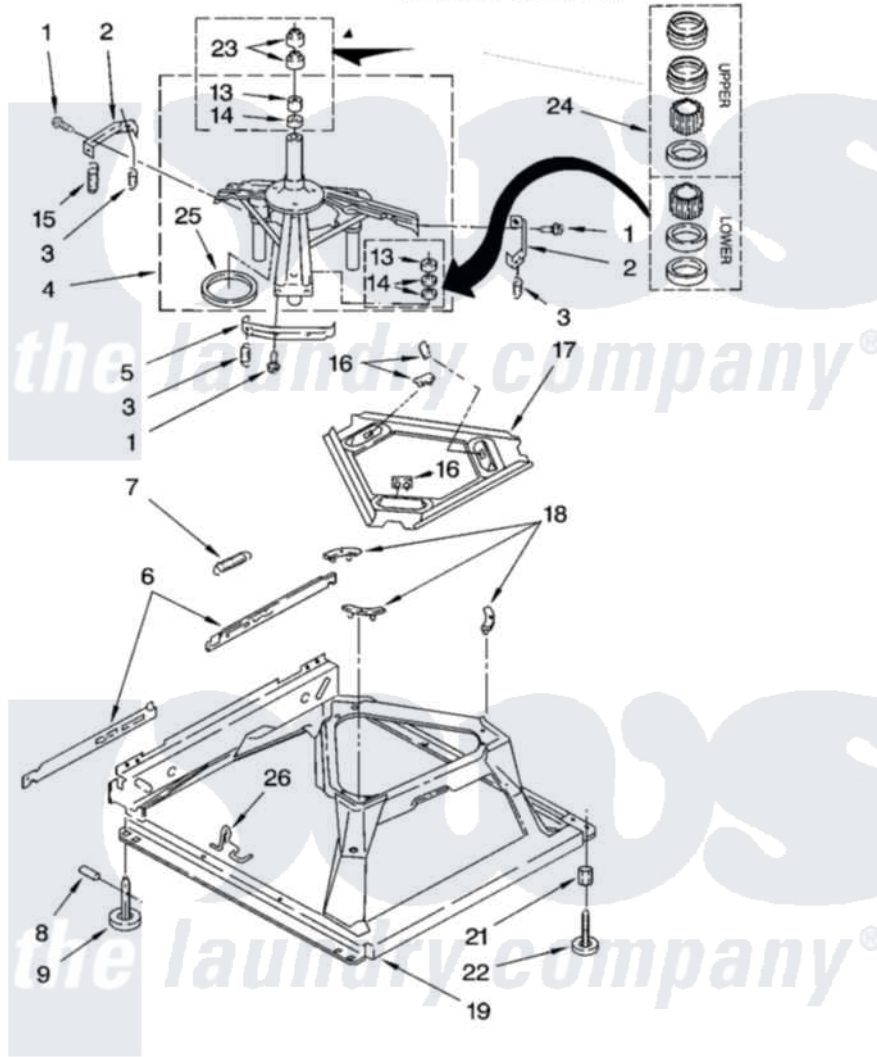

# Whirlpool LSQ9549PW2 04 - MACHINE BASE PARTS

## MACHINE BASE PARTS

For Models: LSQ9549PW2, LSQ9549PG2  
(White/Grey) (Biscuit/Gold)

8180568

7

Whirlpool [Residential Whirlpool LSQ9549PW2 Washer Parts](#) Parts Diagram 04 - MACHINE BASE PARTS

[Click on the part number to view part](#)

Item	Original Part Number	Replaced By	Status	Part Description
1	<a href="#">3400076</a>			Screw, Bracket Mounting
2	<a href="#">64067</a>			Bracket, Spring Outer
3	<a href="#">63907</a>			Spring, Suspension
4	3362087	<a href="#">280184</a>		Support
5	<a href="#">64065</a>			Bracket, Spring Outer
6	<a href="#">63466</a>			Link, Leveling Mechanism
7	62597	<a href="#">8316845</a>		Spring
8	<a href="#">62837</a>			Pin, Knurled
9	62596	<a href="#">285244</a>		Feet-Leveling
13	3347047	<a href="#">8546455</a>		Bearing, Centerpost
14	357409	<a href="#">359449</a>		Seal, Agitator Shaft
15	388492	<a href="#">W10250667</a>		Spring, Counterweight
16	62568	<a href="#">285219</a>		Pad
17	<a href="#">3946509</a>			Plate, Suspension
18	3363660	<a href="#">285744</a>		Pad
19	3946512	<a href="#">285771</a>		Base

21	<a href="#">3359452</a>		Nut, Lock
22	389102	<a href="#">W10001130</a>	Foot, Leveling
23	356934	<a href="#">8577376</a>	Seal, Centerpost
24	<a href="#">285203</a>		Centerpost Bearing Kit
25	<a href="#">63134</a>		Ring, Sound Deadening
26	63806	<a href="#">W10145155</a>	Retainer, Suspension Spring