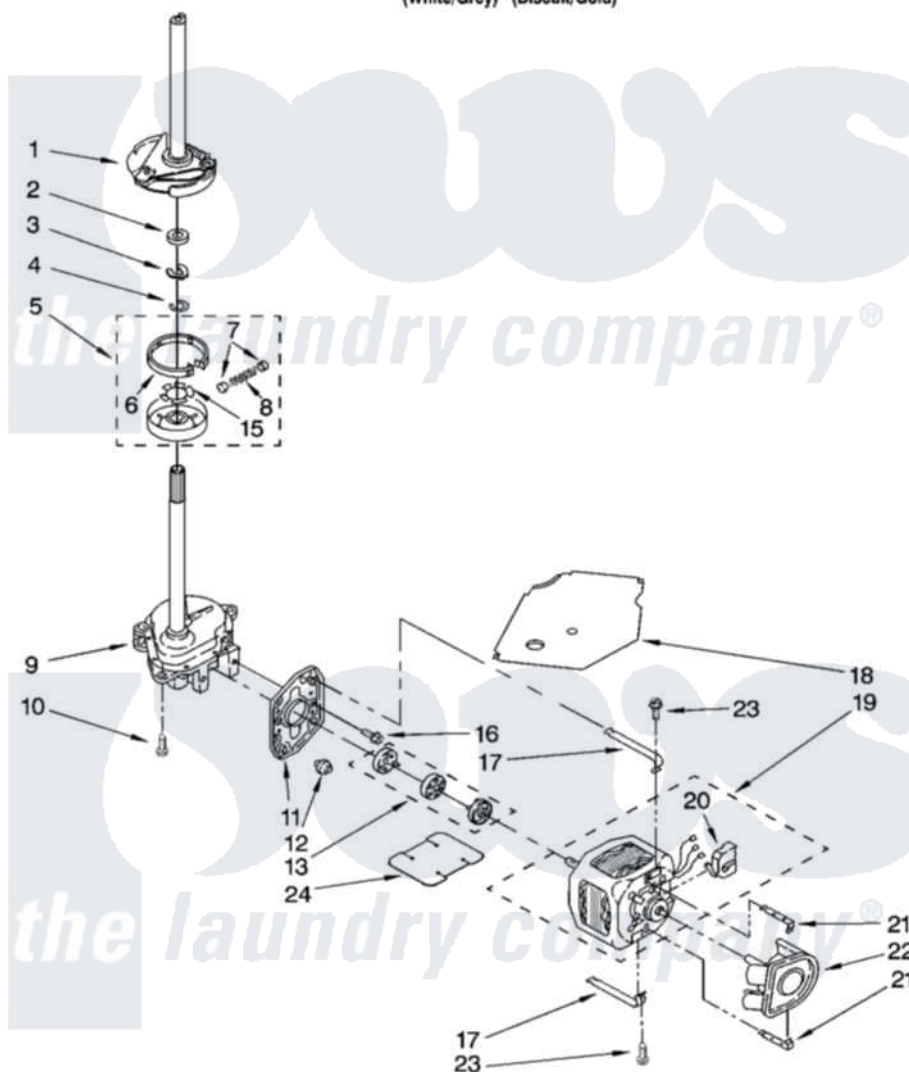

Whirlpool LSQ9549PW2 05 - BRAKE, CLUTCH, GEARCASE, MOTOR AND PUMP PARTS

BRAKE, CLUTCH, GEARCASE, MOTOR AND PUMP PARTS

For Models: LSQ9549PW2, LSQ9549PG2
(White/Grey) (Biscuit/Gold)

8

8180568

Whirlpool [Residential Whirlpool LSQ9549PW2 Washer Parts](#) Parts Diagram 05 - BRAKE, CLUTCH, GEARCASE, MOTOR AND PUMP PARTS

[Click on the part number to view part](#)

Item	Original Part Number	Replaced By	Status	Part Description
1	388952	285792		Basketdrive
2	63292			Washer, Spin Tube Thrust
3	62697	W10080230		Ring, Spin Tube Support
4	63283	285353		Ring
5	3951311	285785		Clutch
6	3951308	285790		Lining
7	62646			Cap, Clutch Spring
8	3946792			Spring And Damper Assembly
9	3360630	3360629		Gearcase
10	3357334	3400516		Screw Anti-Rattle
11	62611			Plate, Motor Mount To Gearcase
12	62691			Grommet, Motor
13	285753	285753A		Coupling
15	3355454			Clip, Main Drive

16	3400516		Screw Anti-Rattle
17	3349637	W10086010	Retainer, Motor
18	3362089		Shield, Tub To Motor
19	8528157	661600	Motor, Main Drive
20	3952056		Switch, Main Drive Motor
21	8546127		Retainer, Pump
22	3363394		Pump
23	3387485	273556	Screw, 10-16 X 5/8
24	3946532		Shield, Motor