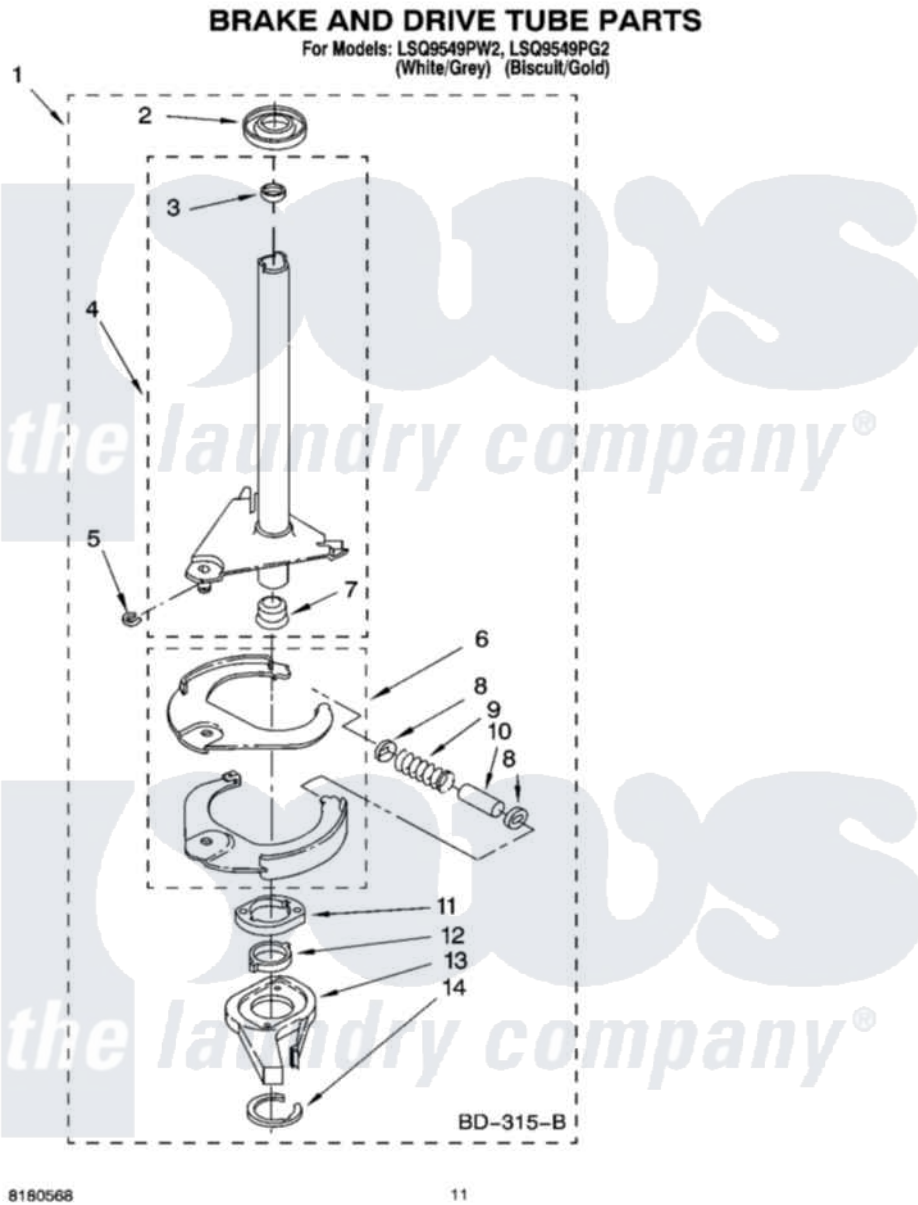

# Whirlpool LSQ9549PW2 07 - BRAKE AND DRIVE TUBE PARTS

8180568

11

Whirlpool [Residential Whirlpool LSQ9549PW2 Washer Parts](#) Parts Diagram 07 - BRAKE AND DRIVE TUBE PARTS  
Click on the part number to view part

Item	Original Part Number	Replaced By	Status	Part Description
1	388952	<a href="#">285792</a>		Basketdrive
2	<a href="#">62658</a>			Ring, Thrust
3	<a href="#">356427</a>			Seal, Spin Pinion
4	64027	<a href="#">64208</a>		Tube-Spin
5	64035	<a href="#">W10083190</a>		Ring, Retaining
6	64232	<a href="#">285438</a>		Shoe-Brake
7	62703	<a href="#">8546462</a>		"T" Bearing, Spin Tube
8	3353956	<a href="#">285658</a>		Sleeve
9	387806		Not Available	Spring, Brake
10	3355360	<a href="#">285658</a>		Sleeve
11	661516	<a href="#">8546461</a>		Cam, Brake Release
12	<a href="#">63022</a>			Sleeve, Cam
13	64194	<a href="#">285790</a>		Lining
14	90368	<a href="#">W10083200</a>		Ring, Retaining
"	N/A		Not Available	FOLLOWING PARTS NOT ILLUSTRATED
"	<a href="#">285208</a>			Lubricant