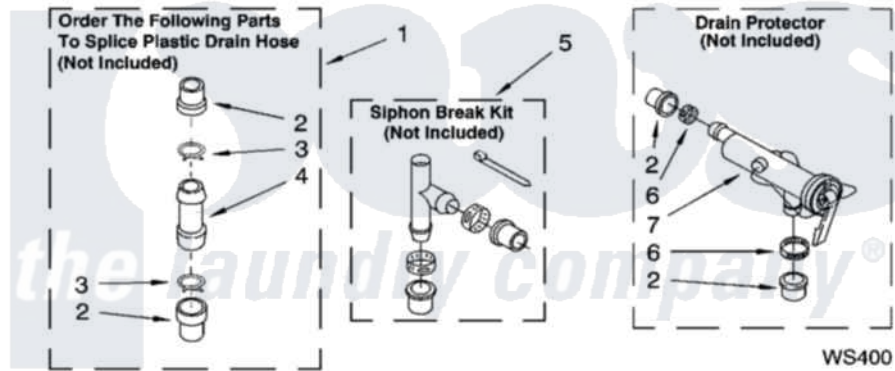

Whirlpool LSQ9549PW2 09 - WATER SYSTEM PARTS, MISCELLANEOUS PARTS, OPTIONAL PARTS (NOT INCLUDED)

WATER SYSTEM PARTS

For Models: LSQ9549PW2, LSQ9549PG2
(White/Grey) (Biscuit/Gold)

8180568

13

Whirlpool [Residential Whirlpool LSQ9549PW2 Washer Parts](#) Parts Diagram 09 - WATER SYSTEM PARTS, MISCELLANEOUS PARTS, OPTIONAL PARTS (NOT INCLUDED)

[Click on the part number to view part](#)

Item	Original Part Number	Replaced By	Status	Part Description
1	285442			Water System Parts
2	285321			Water System Parts
3	370447	285655		Clamp, Hose
4	16272			Connector, Straight
5	285320			Water System Parts
6	65349	285655		Clamp, Hose
7	367031			Water System Parts
1	3976263	285654		Parts-Misc
2	3976300	16123		Washer Inlet-Hose Miscellaneous Parts Must be Ordered Separately.
3	3366912	356138		Clamp, Hose
4	3359452			Nut, Lock
5	389102	W10001130		Foot, Leveling
6	3366913	3357331		Clamp, Drain