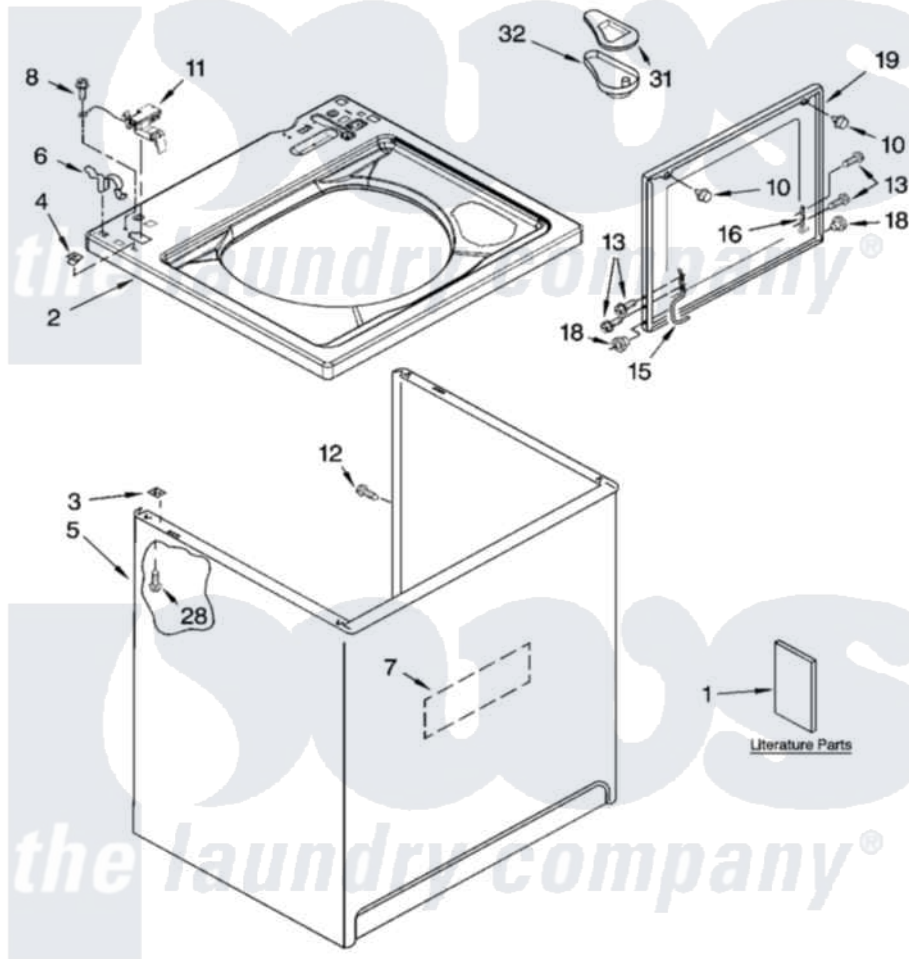

Whirlpool LSQ9549PW3 01 - TOP AND CABINET PARTS

TOP AND CABINET PARTS

For Models: LSQ9549PW3, LSQ9549PG3
(White/Grey) (Biscuit/Gold)

AUTOMATIC
WASHER

FOR ORDERING INFORMATION REFER TO PARTS PRICE LIST

5-05 Litho in U.S.A. (dtd)

1

Part No. 8180656

Whirlpool [Residential Whirlpool LSQ9549PW3 Washer Parts](#) Parts Diagram 01 - TOP AND CABINET PARTS
Click on the part number to view part

Item	Original Part Number	Replaced By	Status	Part Description
1	3957165		Not Available	Installation Instructions
"	3955907		Not Available	Feature Sheet
"	3955869		Not Available	Use & Care Guide
"	3957349		Not Available	Energy Guide
"	8566203		Not Available	Wiring Diagram
"	N/A		Not Available	Following May Be Purchased DO-IT-YOURSELF REPAIR MANUALS
"	4313896			Do-It-Yourself Repair Manuals
2	8543451	8543447		Top
"	8543452	8543448		Top
3	62750			Spacer, Cabinet To Top (4)
4	357213			Nut, Push-In
5	63424			Cabinet
"	3954357			Cabinet
6	62780			Clip, Top And Cabinet And Rear Panel

7	3976348		Absorber, Sound
8	3351614		Screw, Gearcase Cover Mounting
10	9724509		Bumper, Lid
11	8318084		Switch, Lid
12	3357011	308685	Side Trim)
13	355274	W10119828	Screw, Lid Hinge Mounting
15	8559336	W10225136	Hinge 7 Pad Assembly
16	91770		Hinge, Lid
18	8319539		Bearing, Lid Hinge
19	8558398	W10193861	Lid
"	8558399	W10193862	Lid
28	3390631		Screw, 10-16 X 3/8
31	3955788		Cover, Dispenser
32	8519517		Dispenser, Bleach