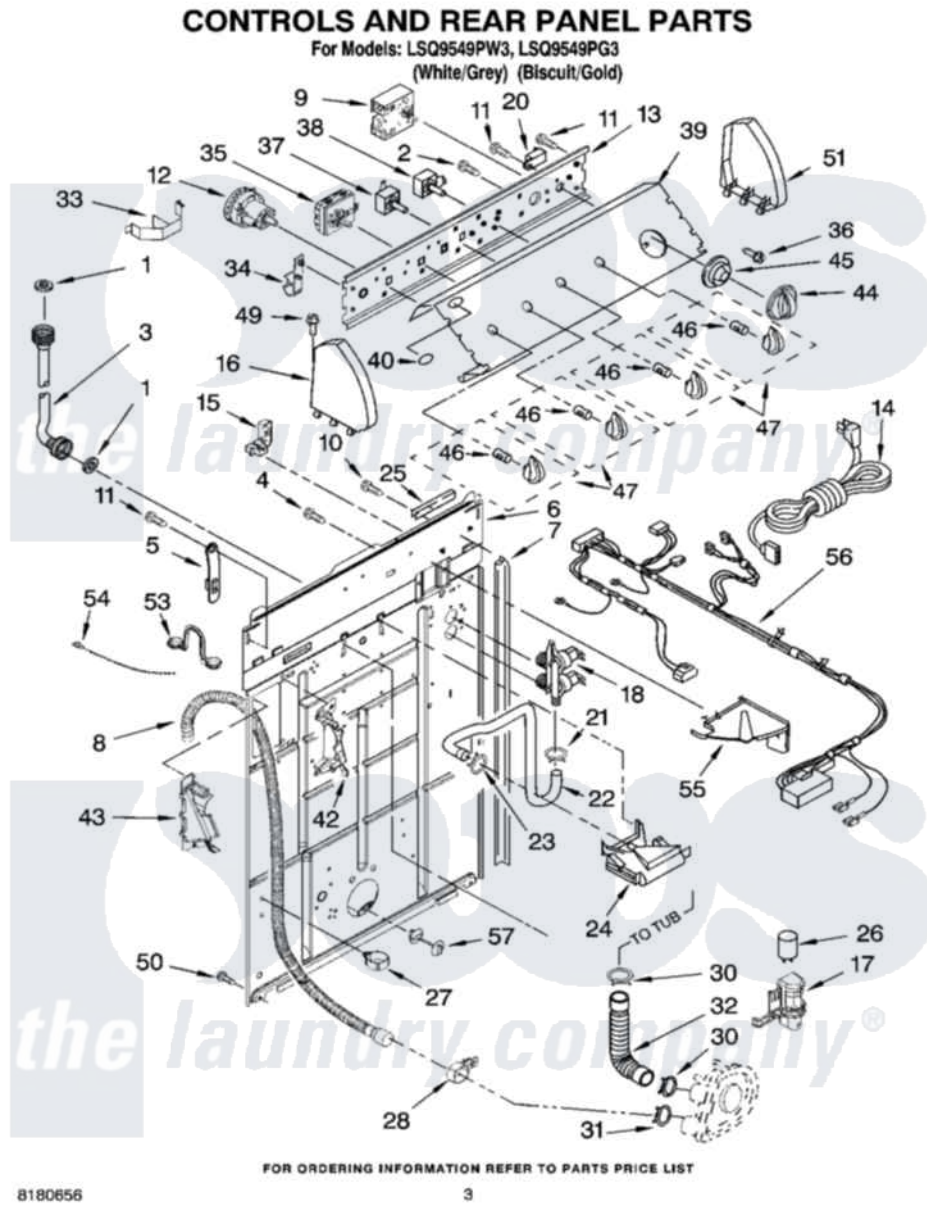

# Whirlpool LSQ9549PW3 02 - CONTROLS AND REAR PANEL PARTS

Whirlpool [Residential Whirlpool LSQ9549PW3 Washer Parts](#) Parts Diagram 02 - CONTROLS AND REAR PANEL PARTS

[Click on the part number to view part](#)

Item	Original Part Number	Replaced By	Status	Part Description
1	3976300	<a href="#">16123</a>		Washer Inlet-Hose Miscellaneous Parts Must be Ordered Separately.
2	<a href="#">3400073</a>			Screw, Ground
3	8571377	<a href="#">89503</a>		Hose-Inlet
"	8571378	<a href="#">89503</a>		Hose-Inlet
4	<a href="#">9740848</a>			Screw, Mixing Valve Mounting
5	<a href="#">8568314</a>			Strap, Console
6	<a href="#">8318015</a>			Panel, Rear
7	<a href="#">62747</a>			Pad, Rear Panel
8	8559373	<a href="#">W10096921</a>		Drain Hose Assembly
9	<a href="#">8557301</a>			Timer, Control
10	<a href="#">3351614</a>			Screw, Gearcase Cover Mounting
11	<a href="#">90767</a>			Screw, 8A X 3/8 HeX Washer Head Tapping
12	3366845	<a href="#">W10339326</a>		Switch-WL