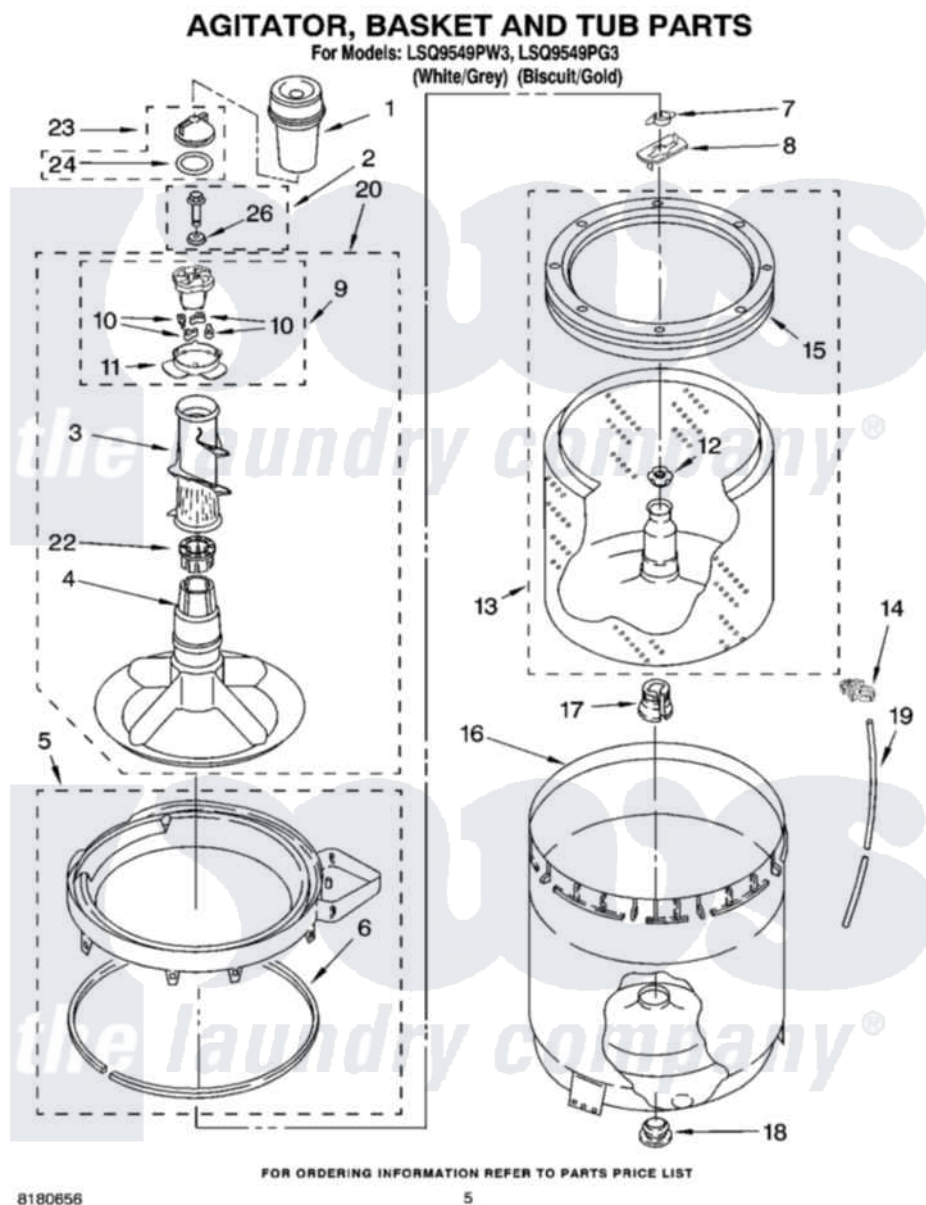

Whirlpool LSQ9549PW3 03 - AGITATOR, BASKET AND TUB PARTS

Whirlpool Residential Whirlpool LSQ9549PW3 Washer Parts Parts Diagram 03 - AGITATOR, BASKET AND TUB PARTS

[Click on the part number to view part](#)

Item	Original Part Number	Replaced By	Status	Part Description
1	63580			Dispenser, Fabric Softener
2	358237			Screw And Washer
3	3363003			Mover, Clothes
4	3951632			Agitator
5	8528150	W10445870		Ring-Tub
6	3976308			Gasket, Tub Ring
7	3354845			Clip, Agitator
8	3355921	8543666		Washer, Agitator
9	3951682	285809		Cam-Agitator
10	3366877	80040		Dog-Agitator
11	3952374			Bearing, Driven Cam
12	21366			Nut, Spanner
13	8526016	W10389328		Clothes Container, Assembly
14	2219077			Clip, Pressure Switch Hose
15	8519788	387240		Ring, Balance
16	63849			Strain Relief, Power Cord

17	389140		Tub Block, Basket Drive
18	383727		Gasket, Centerpodt
19	3347780	353244	Hose, Pressure Switch
20	3951744		Agitator Assembly
22	3951608		Spacer, Thrust
23	3354733	W10074580	Cap, Barrier
24	3348855	W10072840	Fabric Softener
26	3949550		Washer