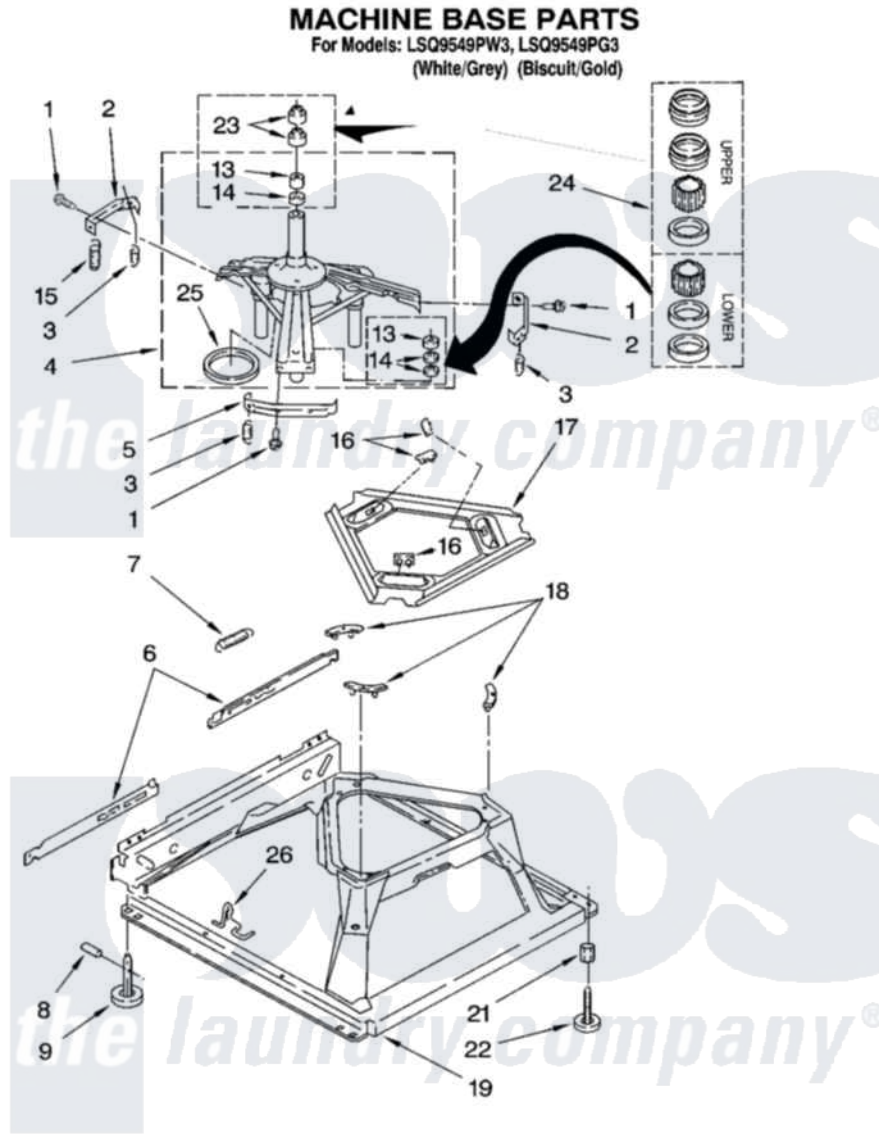

# Whirlpool LSQ9549PW3 04 - MACHINE BASE PARTS

FOR ORDERING INFORMATION REFER TO PARTS PRICE LIST

8180656

7

Whirlpool [Residential Whirlpool LSQ9549PW3 Washer Parts](#) Parts Diagram 04 - MACHINE BASE PARTS  
Click on the part number to view part

Item	Original Part Number	Replaced By	Status	Part Description
1	<a href="#">3400076</a>			Screw, Bracket Mounting
2	<a href="#">64067</a>			Bracket, Spring Outer
3	<a href="#">63907</a>			Spring, Suspension
4	8575214	<a href="#">280184</a>		Support
5	<a href="#">64065</a>			Bracket, Spring Outer
6	<a href="#">63466</a>			Link, Leveling Mechanism
7	62597	<a href="#">8316845</a>		Spring
8	<a href="#">62837</a>			Pin, Knurled
9	62596	<a href="#">285244</a>		Feet-Leveling
13	3347047	<a href="#">8546455</a>		Bearing, Centerpost
14	357409	<a href="#">359449</a>		Seal, Agitator Shaft
15	388492	<a href="#">W10250667</a>		Spring, Counterweight
16	62568	<a href="#">285219</a>		Pad
17	<a href="#">3946509</a>			Plate, Suspension
18	3363660	<a href="#">285744</a>		Pad
19	3946512	<a href="#">285771</a>		Base

21	<a href="#">3359452</a>		Nut, Lock
22	389102	<a href="#">W10001130</a>	Foot, Leveling
23	356934	<a href="#">8577376</a>	Seal, Centerpost
24	<a href="#">285203</a>		Centerpost Bearing Kit
25	<a href="#">63134</a>		Ring, Sound Deadening
26	63806	<a href="#">W10145155</a>	Retainer, Suspension Spring