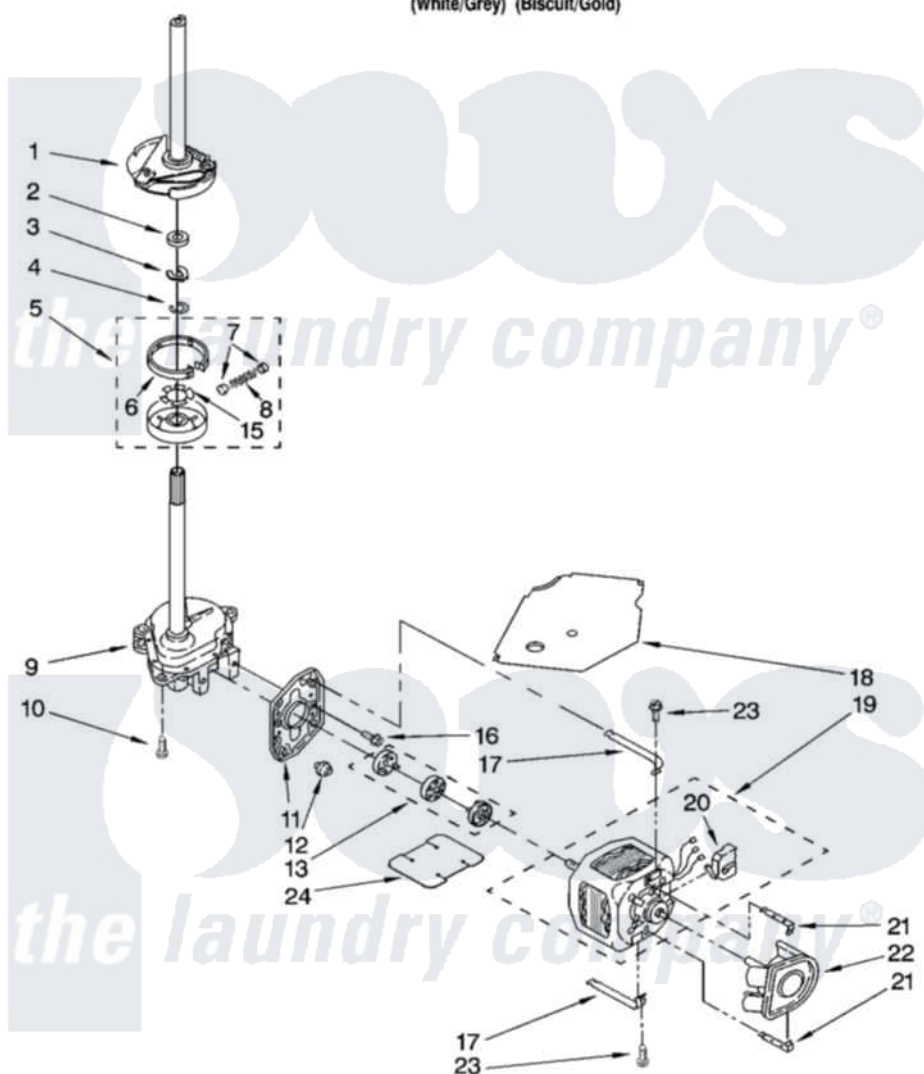

# Whirlpool LSQ9549PW3 05 - BRAKE, CLUTCH, GEARCASE, MOTOR AND PUMP PARTS

## BRAKE, CLUTCH, GEARCASE, MOTOR AND PUMP PARTS

For Models: LSQ9549PW3, LSQ9549PG3  
(White/Grey) (Biscuit/Gold)

8

8180656

Whirlpool [Residential Whirlpool LSQ9549PW3 Washer Parts](#) Parts Diagram 05 - BRAKE, CLUTCH, GEARCASE, MOTOR AND PUMP PARTS

[Click on the part number to view part](#)

Item	Original Part Number	Replaced By	Status	Part Description
1	388952	<a href="#">285792</a>		Basketdrive
2	<a href="#">63292</a>			Washer, Spin Tube Thrust
3	62697	<a href="#">W10080230</a>		Ring, Spin Tube Support
4	63283	<a href="#">285353</a>		Ring
5	3951311	<a href="#">285785</a>		Clutch
6	3951308	<a href="#">285790</a>		Lining
7	<a href="#">62646</a>			Cap, Clutch Spring
8	<a href="#">3946792</a>			Spring And Damper Assembly
9	3360630	<a href="#">3360629</a>		Gearcase
10	3357334	<a href="#">3400516</a>		Screw Anti-Rattle
11	<a href="#">62611</a>			Plate, Motor Mount To Gearcase
12	<a href="#">62691</a>			Grommet, Motor
13	285753	<a href="#">285753A</a>		Coupling
15	<a href="#">3355454</a>			Clip, Main Drive

16	<a href="#">3400516</a>		Screw Anti-Rattle
17	3349637	<a href="#">W10086010</a>	Retainer, Motor
18	<a href="#">3362089</a>		Shield, Tub To Motor
19	8528157	<a href="#">661600</a>	Motor, Main Drive
20	<a href="#">3952056</a>		Switch, Main Drive Motor
21	<a href="#">8546127</a>		Retainer, Pump
22	<a href="#">3363394</a>		Pump
23	3387485	<a href="#">273556</a>	Screw, 10-16 X 5/8
24	<a href="#">3946532</a>		Shield, Motor