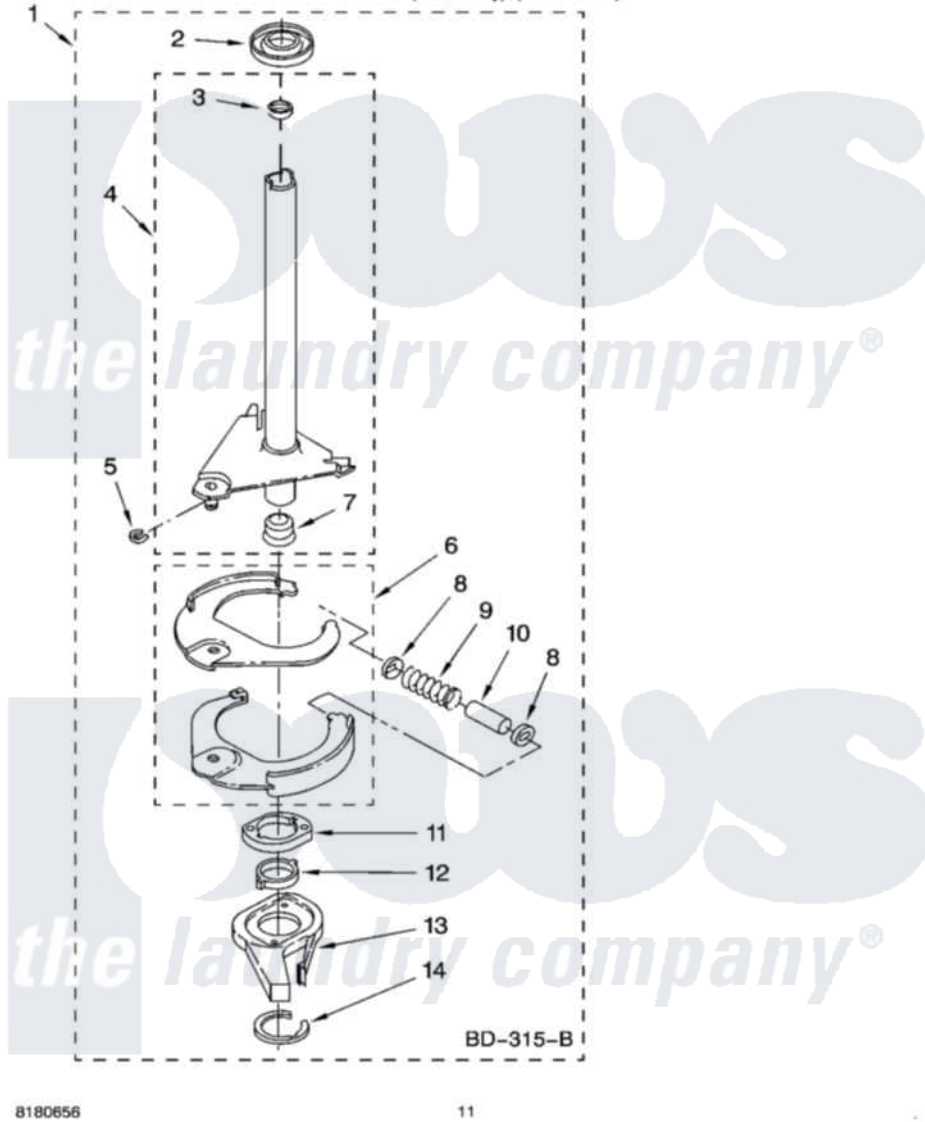

# Whirlpool LSQ9549PW3 07 - BRAKE AND DRIVE TUBE PARTS

## BRAKE AND DRIVE TUBE PARTS

For Models: LSQ9549PW3, LSQ9549PG3  
(White/Grey) (Biscuit/Gold)

8180656

11

Whirlpool [Residential Whirlpool LSQ9549PW3 Washer Parts](#) Parts Diagram 07 - BRAKE AND DRIVE TUBE PARTS  
Click on the part number to view part

Item	Original Part Number	Replaced By	Status	Part Description
1	388952	<a href="#">285792</a>		Basketdrive
2	<a href="#">62658</a>			Ring, Thrust
3	<a href="#">356427</a>			Seal, Spin Pinion
4	64027	<a href="#">64208</a>		Tube-Spin
5	64035	<a href="#">W10083190</a>		Ring, Retaining
6	64232	<a href="#">285438</a>		Shoe-Brake
7	62703	<a href="#">8546462</a>		"T" Bearing, Spin Tube
8	3353956	<a href="#">285658</a>		Sleeve
9	387806		Not Available	Spring, Brake
10	3355360	<a href="#">285658</a>		Sleeve
11	661516	<a href="#">8546461</a>		Cam, Brake Release
12	<a href="#">63022</a>			Sleeve, Cam
13	64194	<a href="#">285790</a>		Lining
14	90368	<a href="#">W10083200</a>		Ring, Retaining
"	N/A		Not Available	FOLLOWING PARTS NOT ILLUSTRATED
"	<a href="#">285208</a>			Lubricant