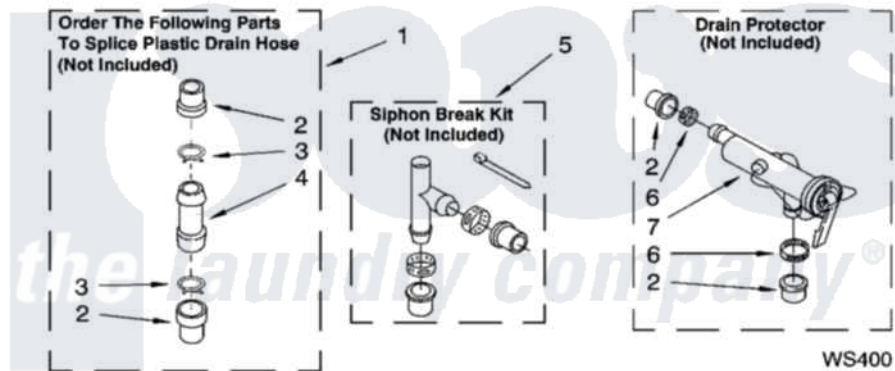

Whirlpool LSQ9549PW3 09 - WATER SYSTEM PARTS, MISCELLANEOUS PARTS, OPTIONAL PARTS (NOT INCLUDED)

WATER SYSTEM PARTS

For Models: LSQ9549PW3, LSQ9549PG3
(White/Grey) (Biscuit/Gold)

FOR ORDERING INFORMATION REFER TO PARTS PRICE LIST

8180656

13

Whirlpool [Residential Whirlpool LSQ9549PW3 Washer Parts](#) Parts Diagram 09 - WATER SYSTEM PARTS, MISCELLANEOUS PARTS, OPTIONAL PARTS (NOT INCLUDED)

[Click on the part number to view part](#)

Item	Original Part Number	Replaced By	Status	Part Description
1	285442			Water System Parts
2	285321			Water System Parts
3	370447	285655		Clamp, Hose
4	16272			Connector, Straight
5	285320			Water System Parts
6	65349	285655		Clamp, Hose
7	367031			Water System Parts
1	3957361			Miscellaneous Parts Bag
2	3976300	16123		Washer Inlet-Hose Miscellaneous Parts Must be Ordered Separately.
3	3359452			Nut, Lock
4	389102	W10001130		Foot, Leveling
	72017			Paint, Touch-Up
"	4392899			Paint, Touch-Up