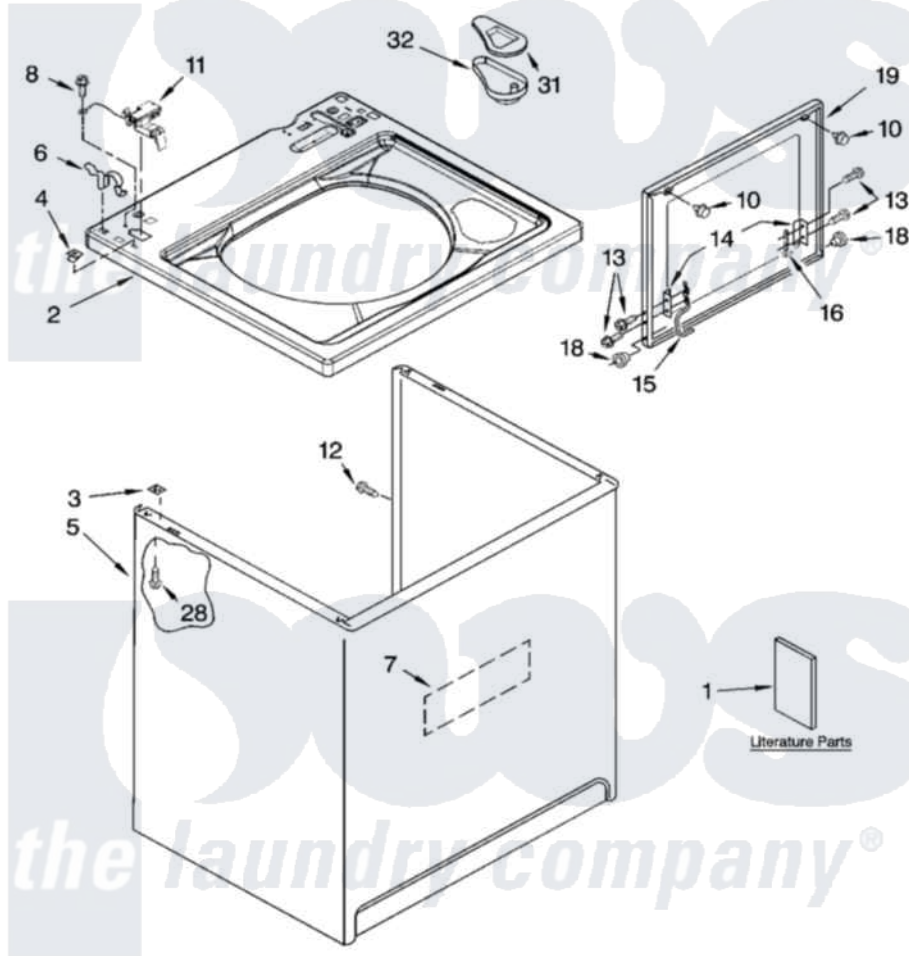

# Whirlpool LSQ9549PW5 01 - TOP AND CABINET PARTS

## TOP AND CABINET PARTS

For Models: LSQ9549PW5, LSQ9549PG5  
(White/Grey) (Biscuit/Gold)

AUTOMATIC  
WASHER

10-05 Litho in U.S.A. (drd)

1

Part No. 8180839

Whirlpool [Residential Whirlpool LSQ9549PW5 Washer Parts](#) Parts Diagram 01 - TOP AND CABINET PARTS  
Click on the part number to view part