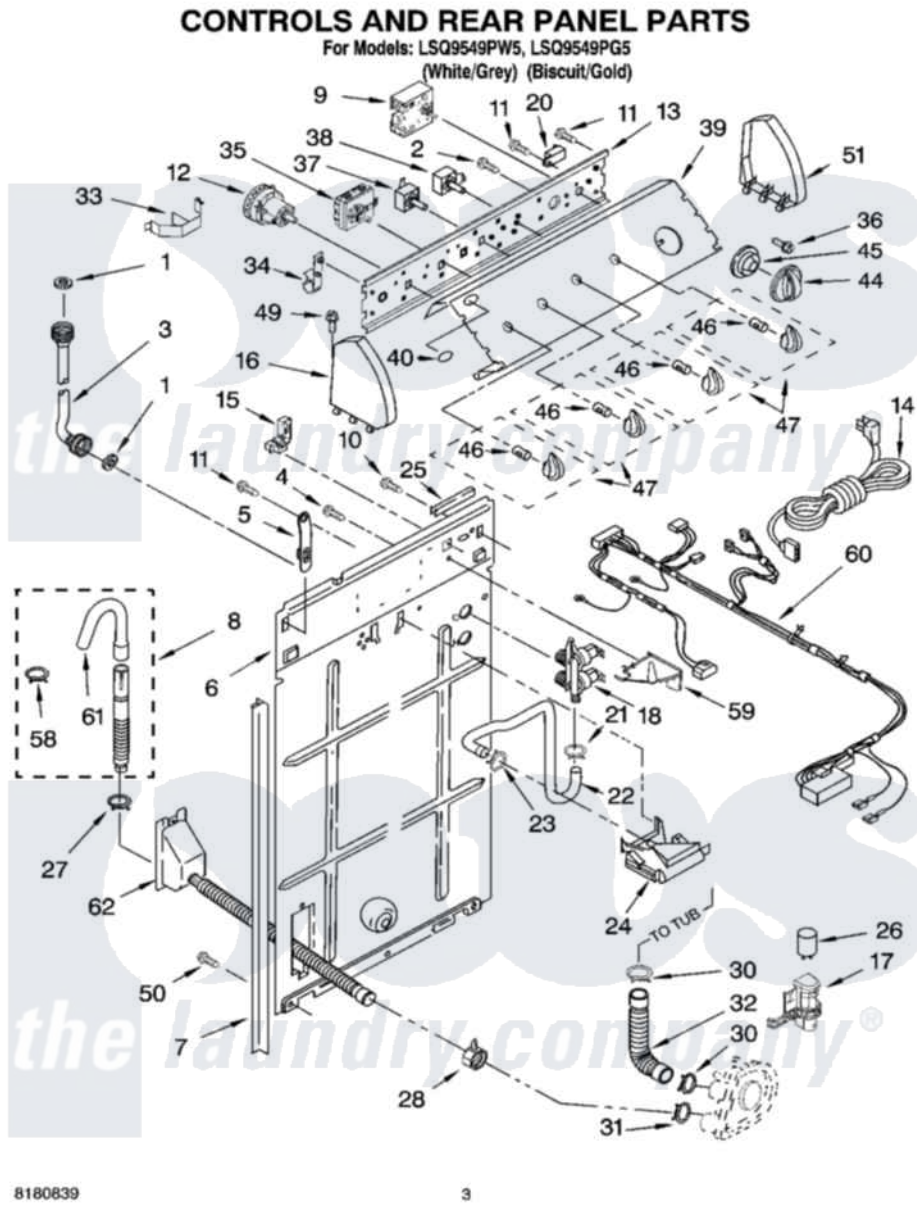

Whirlpool LSQ9549PW5 02 - CONTROLS AND REAR PANEL PARTS

Whirlpool [Residential Whirlpool LSQ9549PW5 Washer Parts](#) Parts Diagram 02 - CONTROLS AND REAR PANEL PARTS

Click on the part number to view part

Item	Original Part Number	Replaced By	Status	Part Description
1	3976300	16123		Washer Inlet-Hose Miscellaneous Parts Must be Ordered Separately.
2	3400073			Screw, Ground
3	8571377	89503		Hose-Inlet
"	8571378	89503		Hose-Inlet
4	9740848			Screw, Mixing Valve Mounting
5	8568314			Strap, Console
6	3357978			Panel, Rear
7	62747			Pad, Rear Panel
8	3951609	285664		Hose
"	661577	285666		Hose
"	3357090	285702		Hose
9	8557301			Timer, Control
10	3351614			Screw, Gearcase Cover Mounting
11	00767			Screw, 8A X 3/8 HeX Washer