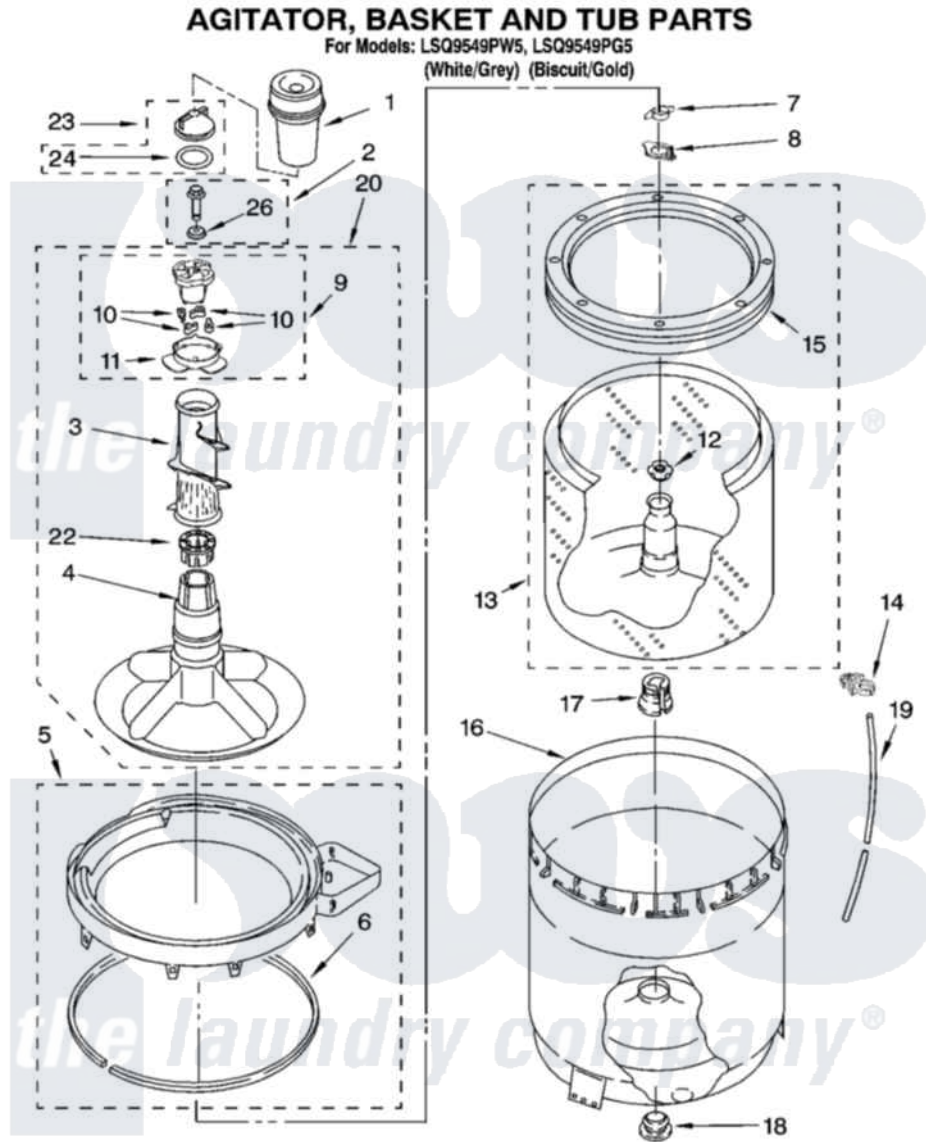

Whirlpool LSQ9549PW5 03 - AGITATOR, BASKET AND TUB PARTS

8180839

5

Whirlpool Residential Whirlpool LSQ9549PW5 Washer Parts Parts Diagram 03 - AGITATOR, BASKET AND TUB PARTS

[Click on the part number to view part](#)

Item	Original Part Number	Replaced By	Status	Part Description
1	63580			Dispenser, Fabric Softener
2	358237			Screw And Washer
3	3363003			Mover, Clothes
4	3951632			Agitator
5	8528150	W10445870		Ring-Tub
6	3976308			Gasket, Tub Ring
7	3354845			Clip, Agitator
8	8543666			Washer, Agitator
9	3951682	285809		Cam-Agitator
10	3366877	80040		Dog-Agitator
11	3952374			Bearing, Driven Cam
12	21366			Nut, Spanner
13	8526016	W10389328		Clothes Container, Assembly
14	2219077			Clip, Pressure Switch Hose
15	8519788	387240		Ring, Balance
16	63849			Strain Relief, Power Cord

17	389140		Tub Block, Basket Drive
18	383727		Gasket, Centerpodt
19	3347780	353244	Hose, Pressure Switch
20	3951744		Agitator Assembly
22	3951608		Spacer, Thrust
23	3354733	W10074580	Cap, Barrier
24	3348855	W10072840	Fabric Softener
26	3949550		Washer